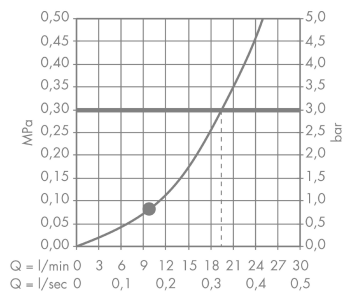

Raindance E
Overhead shower 240 1jet with ceiling connector
Surfaces: **polished black chrome**   Art. no. : **27380330**

Flowchart

The consumption was measured in combination with the appropriate fittings (thermostat/mixer/ in-wall valve) to reflect actual application in practice.