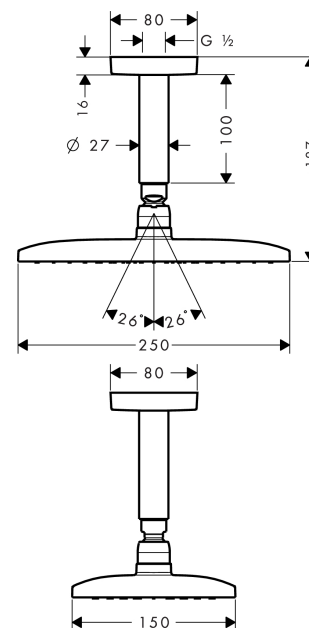

Raindance E

Overhead shower 240 1jet with ceiling connector

Surfaces: **polished black chrome** Art. no. : **27380330**

Description

product features

- Consists of: overhead shower, ceiling connector
- Spray pattern: RainAir
- Shower head size: 250 x 150 mm
- Ball-joint: overhead shower angle adjustable
- flow rate RainAir 20 l/min at 3 bar
- Operating pressure: min. 1.5 bar/max. 6 bar
- Spray face: metal
- spray disc removable for cleaning
- brass ceiling connector
- Ceiling connection length: 100 mm
- Installation: ceiling
- Connection thread 1/2"
- WRAS 1205323

Article Details

Price excl. VAT

£ 750.00

Technology

Certificates

Product image

Scale drawing

Raindance E
Overhead shower 240 1jet with ceiling connector
 Surfaces: **polished black chrome** Art. no. : **27380330**

Flowchart

The consumption was measured in combination with the appropriate fittings (thermostat/mixer/ in-wall valve) to reflect actual application in practice.

Raindance E
Overhead shower 240 1jet with ceiling connector
 Surfaces: **polished black chrome** Art. no. : **27380330**