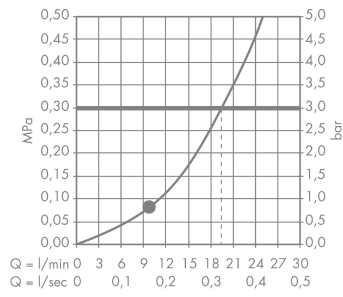

Raindance E
Overhead shower 240 1jet with ceiling connector
Surfaces: **brushed redgold** Art. no. : **27380310**

Flowchart

The consumption was measured in combination with the appropriate fittings (thermostat/mixer/ in-wall valve) to reflect actual application in practice.