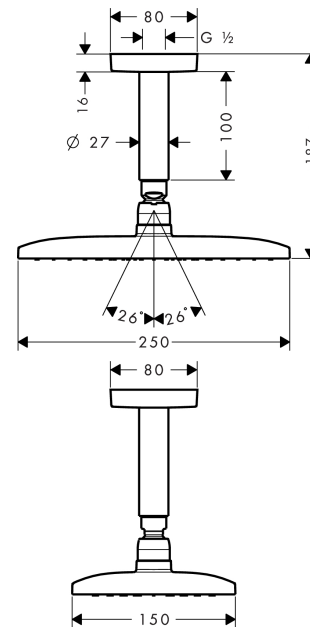

Raindance E
Overhead shower 240 1jet with ceiling connector
 Surfaces: **brushed redgold** Art. no. : **27380310**

Description

product features

- Consists of: overhead shower, ceiling connector
- Spray pattern: RainAir
- Shower head size: 250 x 150 mm
- Ball-joint: overhead shower angle adjustable
- flow rate RainAir 20 l/min at 3 bar
- Operating pressure: min. 1.5 bar/max. 6 bar
- Spray face: metal
- spray disc removable for cleaning
- brass ceiling connector
- Ceiling connection length: 100 mm
- Installation: ceiling
- Connection thread 1/2"
- WRAS 1205323

Article Details

Price excl. VAT £ 750.00

Technology

Certificates

Product image

Scale drawing

Raindance E
Overhead shower 240 1jet with ceiling connector
 Surfaces: **brushed redgold** Art. no. : **27380310**

Flowchart

The consumption was measured in combination with the appropriate fittings (thermostat/mixer/ in-wall valve) to reflect actual application in practice.

Raindance E
Overhead shower 240 1jet with ceiling connector
 Surfaces: **brushed redgold** Art. no. : **27380310**