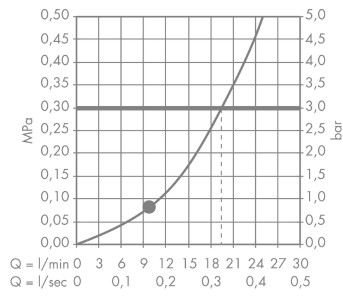

Raindance E
Overhead shower 240 1jet with ceiling connector
 Surfaces: **polished redgold** Art. no. : **27380300**

Flowchart

The consumption was measured in combination with the appropriate fittings (thermostat/mixer/ in-wall valve) to reflect actual application in practice.