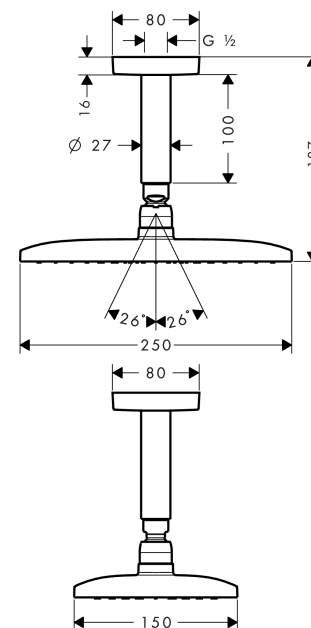

Raindance E

Overhead shower 240 1jet with ceiling connector

Surfaces: **brushed gold-optic** Art. no. : **27380250**

Description

product features

- Consists of: overhead shower, ceiling connector
- Spray pattern: RainAir
- Shower head size: 250 x 150 mm
- Ball-joint: overhead shower angle adjustable
- flow rate RainAir 20 l/min at 3 bar
- Operating pressure: min. 1.5 bar/max. 6 bar
- Spray face: metal
- spray disc removable for cleaning
- brass ceiling connector
- Ceiling connection length: 100 mm
- Installation: ceiling
- Connection thread 1/2"
- WRAS 1205323

Article Details

Price excl. VAT

£ 750.00

Technology

Certificates

Product image

Scale drawing

Raindance E
Overhead shower 240 1jet with ceiling connector
 Surfaces: **brushed gold-optic** Art. no. : **27380250**

Flowchart

The consumption was measured in combination with the appropriate fittings (thermostat/mixer/in-wall valve) to reflect actual application in practice.

Raindance E
Overhead shower 240 1jet with ceiling connector
 Surfaces: **brushed gold-optic** Art. no. : **27380250**