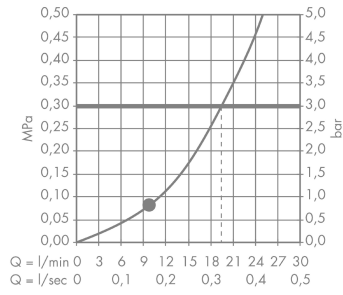

Raindance E
Overhead shower 240 1jet with ceiling connector
Surfaces: **brushed gold-optic** Art. no. : **27380250**

Flowchart

The consumption was measured in combination with the appropriate fittings (thermostat/mixer/in-wall valve) to reflect actual application in practice.