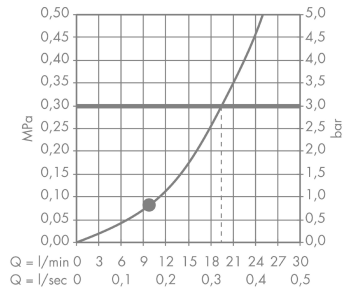

Raindance E
Overhead shower 240 1jet with ceiling connector
Surfaces: **brushed bronze**   Art. no. : **27380140**

Flowchart

The consumption was measured in combination with the appropriate fittings (thermostat/mixer/in-wall valve) to reflect actual application in practice.