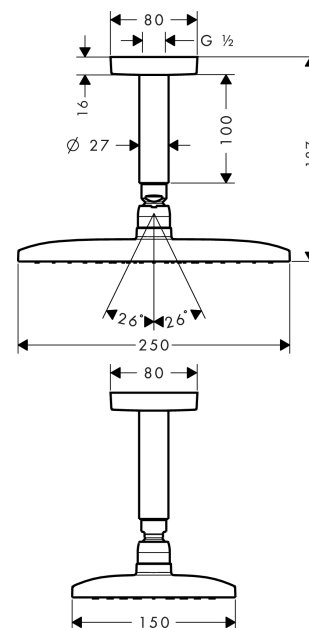

Raindance E
Overhead shower 240 1jet with ceiling connector
 Surfaces: **brushed bronze** Art. no. : **27380140**

Description

product features

- Consists of: overhead shower, ceiling connector
- Spray pattern: RainAir
- Shower head size: 250 x 150 mm
- Ball-joint: overhead shower angle adjustable
- flow rate RainAir 20 l/min at 3 bar
- Operating pressure: min. 1.5 bar/max. 6 bar
- Spray face: metal
- spray disc removable for cleaning
- brass ceiling connector
- Ceiling connection length: 100 mm
- Installation: ceiling
- Connection thread 1/2"
- WRAS 1205323

Article Details

Price excl. VAT

£ 750.00

Technology

Certificates

Product image

Scale drawing

Raindance E
Overhead shower 240 1jet with ceiling connector
 Surfaces: **brushed bronze** Art. no. : **27380140**

Flowchart

The consumption was measured in combination with the appropriate fittings (thermostat/mixer/in-wall valve) to reflect actual application in practice.

Raindance E
Overhead shower 240 1jet with ceiling connector
 Surfaces: **brushed bronze** Art. no. : **27380140**