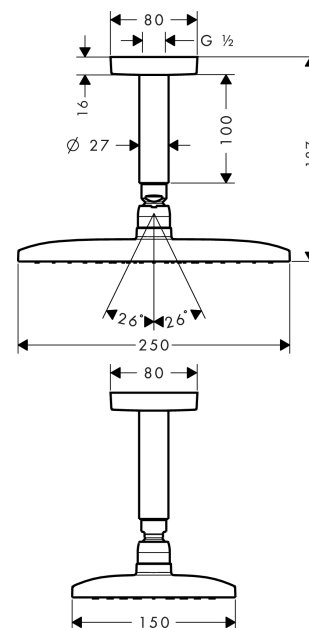

Raindance E
Overhead shower 240 1jet with ceiling connector
 Surfaces: **chrome** Art. no. : **27380000**

Description

product features

- Consists of: overhead shower, ceiling connector
- Spray pattern: RainAir
- Shower head size: 250 x 150 mm
- Ball-joint: overhead shower angle adjustable
- flow rate RainAir 20 l/min at 3 bar
- Operating pressure: min. 1.5 bar/max. 6 bar
- Spray face: metal
- spray disc removable for cleaning
- brass ceiling connector
- Ceiling connection length: 100 mm
- Installation: ceiling
- Connection thread 1/2"
- WRAS 1205323

Article Details

Price excl. VAT

£ 500.00

Technology

Certificates

Product image

Scale drawing

Raindance E
Overhead shower 240 1jet with ceiling connector
 Surfaces: **chrome** Art. no. : **27380000**

Flowchart

The consumption was measured in combination with the appropriate fittings (thermostat/mixer/ in-wall valve) to reflect actual application in practice.

Raindance E
Overhead shower 240 1jet with ceiling connector
 Surfaces: **chrome** Art. no. : **27380000**