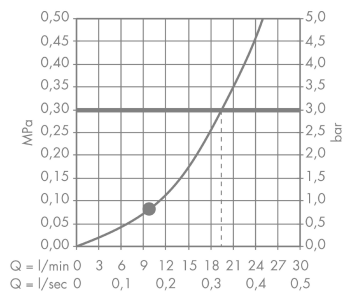

Raindance E
Overhead shower 240 1jet with ceiling connector
Surfaces: **chrome**   Art. no. : **27380000**

Flowchart

The consumption was measured in combination with the appropriate fittings (thermostat/mixer/ in-wall valve) to reflect actual application in practice.