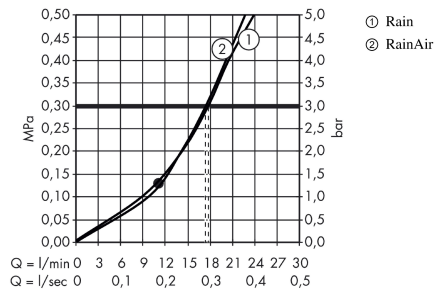

Raindance Select S
Overhead shower 300 2jet with shower arm
 Surfaces: **white/chrome** Art. no. : **27378400**

Description

product features

- Consists of: overhead shower, shower arm
- Spray pattern: RainAir, Rain
- Shower head size: 300 mm
- Shower arm length: 390 mm
- Ball-joint: overhead shower angle adjustable
- flow rate Rain 17 l/min at 3 bar
- flow rate RainAir 17 l/min at 3 bar
- Select button on overhead shower
- spray face surface in two variants: chrome or white
- Spray face: metal
- spray disc removable for cleaning
- Installation: wall
- Connection thread 1/2"
- operating pressure: min 1.5 bar / max 10 bar

Article Details

Price excl. VAT

£ 575.00

Technology

Product image

Scale drawing

Raindance Select S
Overhead shower 300 2jet with shower arm
 Surfaces: **white/chrome** Art. no. : **27378400**

Flowchart