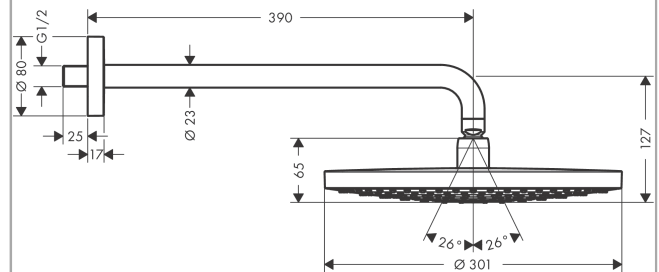

Raindance Select S
Overhead shower 300 2jet with shower arm
 Surfaces: **white/chrome** Art. no. : **27378400**

Description

product features

- Consists of: overhead shower, shower arm
- Spray pattern: RainAir, Rain
- Shower head size: 300 mm
- Shower arm length: 390 mm
- Ball-joint: overhead shower angle adjustable
- flow rate Rain 17 l/min at 3 bar
- flow rate RainAir 17 l/min at 3 bar
- Select button on overhead shower
- spray face surface in two variants: chrome or white
- Spray face: metal
- spray disc removable for cleaning
- Installation: wall
- Connection thread 1/2"
- operating pressure: min 1.5 bar / max 10 bar

Article Details

Price excl. VAT

£ 575.00

Technology

Product image

Scale drawing

Raindance Select S
Overhead shower 300 2jet with shower arm
 Surfaces: **white/chrome** Art. no. : **27378400**

Flowchart

The consumption was measured in combination with the appropriate fittings (thermostat/mixer/in-wall valve) to reflect actual application in practice.

Raindance Select S
Overhead shower 300 2jet with shower arm
 Surfaces: **white/chrome** Art. no. : **27378400**