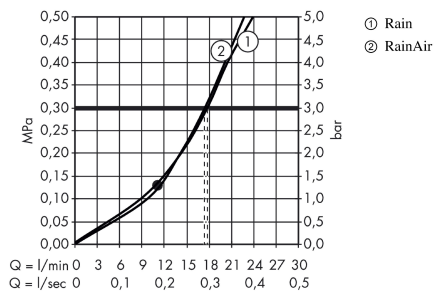

Raindance Select S
Overhead shower 300 2jet with shower arm
 Surfaces: **chrome** Art. no. : **27378000**

Description

product features

- Consists of: overhead shower, shower arm
- Spray pattern: RainAir, Rain
- Shower head size: 300 mm
- Shower arm length: 390 mm
- Ball-joint: overhead shower angle adjustable
- flow rate Rain 17 l/min at 3 bar
- flow rate RainAir 17 l/min at 3 bar
- Select button on overhead shower
- spray face surface in two variants: chrome or white
- Spray face: metal
- spray disc removable for cleaning
- Installation: wall
- Connection thread 1/2"
- operating pressure: min 1.5 bar / max 10 bar

Article Details

Price excl. VAT

£ 575.00

Technology

Product image

Scale drawing

Raindance Select S
Overhead shower 300 2jet with shower arm
 Surfaces: **chrome** Art. no. : **27378000**

Flowchart