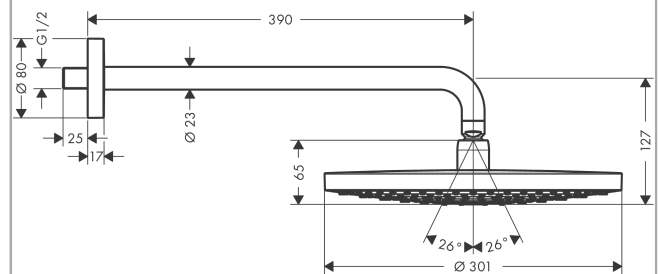

Raindance Select S
Overhead shower 300 2jet with shower arm
 Surfaces: **chrome** Art. no. : **27378000**

Description

product features

- Consists of: overhead shower, shower arm
- Spray pattern: RainAir, Rain
- Shower head size: 300 mm
- Shower arm length: 390 mm
- Ball-joint: overhead shower angle adjustable
- flow rate Rain 17 l/min at 3 bar
- flow rate RainAir 17 l/min at 3 bar
- Select button on overhead shower
- spray face surface in two variants: chrome or white
- Spray face: metal
- spray disc removable for cleaning
- Installation: wall
- Connection thread 1/2"
- operating pressure: min 1.5 bar / max 10 bar

Article Details

Price excl. VAT

£ 575.00

Technology

Product image

Scale drawing

Raindance Select S
Overhead shower 300 2jet with shower arm
 Surfaces: **chrome** Art. no. : **27378000**

Flowchart

The consumption was measured in combination with the appropriate fittings (thermostat/mixer/in-wall valve) to reflect actual application in practice.

Raindance Select S
Overhead shower 300 2jet with shower arm
 Surfaces: **chrome** Art. no. : **27378000**