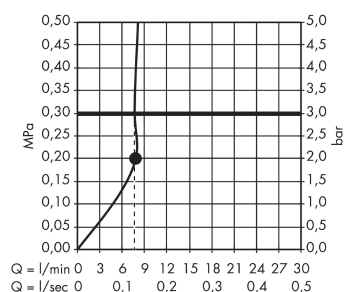

Raindance E

Overhead shower 240 1jet EcoSmart 9 l/min with shower arm

Surfaces: polished gold-optic Art. no. : 27375990

Description

product features

- Consists of: overhead shower, shower arm
- Spray pattern: RainAir
- Shower head size: 250 x 150 mm
- Shower arm length: 240 mm
- Ball-joint: overhead shower angle adjustable
- maximum flow rate 9 l/min at 3 bar
- flow rate RainAir 9 l/min at 3 bar
- Spray face: metal
- spray disc removable for cleaning
- Installation: wall
- Connection thread 1/2"

Article Details

Price excl. VAT

£ 687.50

Technology

Certificates

Product image

Scale drawing

Flowchart

The consumption was measured in combination with the appropriate fittings (thermostat/mixer/ in-wall valve) to reflect actual application in practice.

Raindance E
Overhead shower 240 1jet EcoSmart 9 l/min with shower arm
 Surfaces: **polished gold-optic** Art. no. : **27375990**