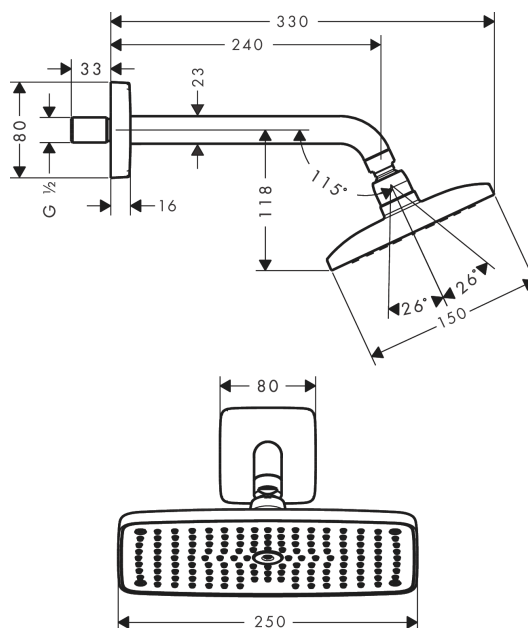

Raindance E

Overhead shower 240 1jet EcoSmart 9 l/min with shower arm

Surfaces: polished gold-optic Art. no. : 27375990

Description

product features

- Consists of: overhead shower, shower arm
- Spray pattern: RainAir
- Shower head size: 250 x 150 mm
- Shower arm length: 240 mm
- Ball-joint: overhead shower angle adjustable
- maximum flow rate 9 l/min at 3 bar
- flow rate RainAir 9 l/min at 3 bar
- Spray face: metal
- spray disc removable for cleaning
- Installation: wall
- Connection thread 1/2"

Article Details

Price excl. VAT

£ 687.50

Technology

Certificates

Product image

Scale drawing

Flowchart

The consumption was measured in combination with the appropriate fittings (thermostat/mixer/ in-wall valve) to reflect actual application in practice.

Raindance E
Overhead shower 240 1jet EcoSmart 9 l/min with shower arm
 Surfaces: **polished gold-optic** Art. no. : **27375990**