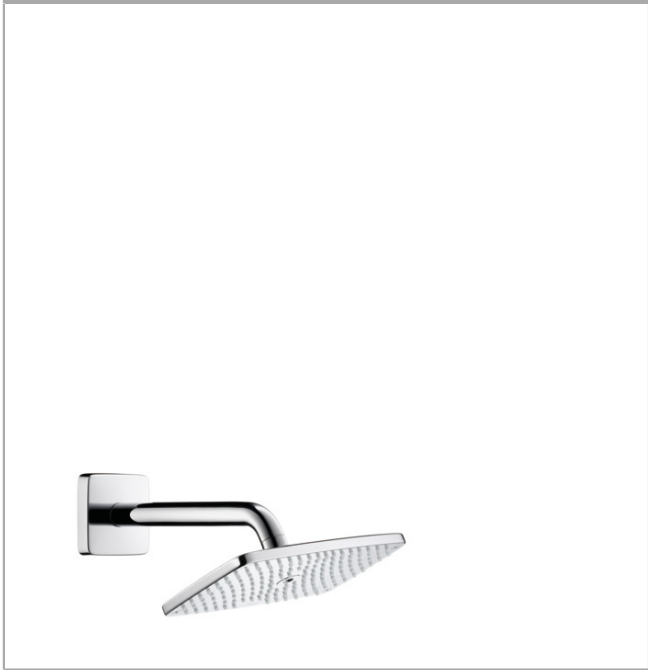

Raindance E
Overhead shower 240 1jet EcoSmart 9 l/min with shower arm
Surfaces: **brushed brass** Art. no. : **27375950**

Description

product features

- Consists of: overhead shower, shower arm
- Spray pattern: RainAir
- Shower head size: 250 x 150 mm
- Shower arm length: 240 mm
- Ball-joint: overhead shower angle adjustable
- maximum flow rate 9 l/min at 3 bar
- flow rate RainAir 9 l/min at 3 bar
- Spray face: metal
- spray disc removable for cleaning
- Installation: wall
- Connection thread 1/2"

Article Details

Price excl. VAT

£ 687.50

Technology

Certificates

Product image