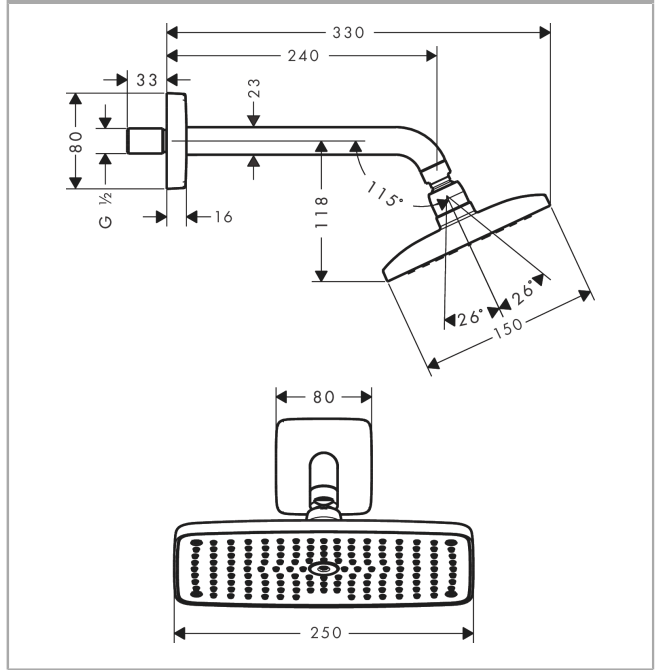

Raindance E
Overhead shower 240 1jet EcoSmart 9 l/min with shower arm
 Surfaces: **brushed brass** Art. no. : **27375950**

Description

product features

- Consists of: overhead shower, shower arm
- Spray pattern: RainAir
- Shower head size: 250 x 150 mm
- Shower arm length: 240 mm
- Ball-joint: overhead shower angle adjustable
- maximum flow rate 9 l/min at 3 bar
- flow rate RainAir 9 l/min at 3 bar
- Spray face: metal
- spray disc removable for cleaning
- Installation: wall
- Connection thread 1/2"

Article Details

Price excl. VAT

£ 687.50

Technology

Certificates

Product image

Scale drawing

Flowchart

The consumption was measured in combination with the appropriate fittings (thermostat/mixer/ in-wall valve) to reflect actual application in practice.

Raindance E
Overhead shower 240 1jet EcoSmart 9 l/min with shower arm
 Surfaces: **brushed brass** Art. no. : **27375950**