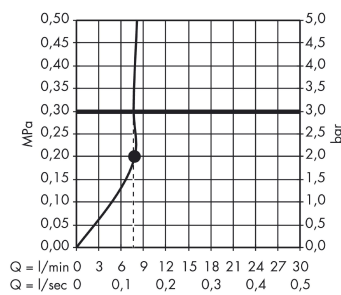

Raindance E
Overhead shower 240 1jet EcoSmart 9 l/min with shower arm
 Surfaces: **brushed brass** Art. no. : **27375950**

Description

product features

- Consists of: overhead shower, shower arm
- Spray pattern: RainAir
- Shower head size: 250 x 150 mm
- Shower arm length: 240 mm
- Ball-joint: overhead shower angle adjustable
- maximum flow rate 9 l/min at 3 bar
- flow rate RainAir 9 l/min at 3 bar
- Spray face: metal
- spray disc removable for cleaning
- Installation: wall
- Connection thread 1/2"

Article Details

Price excl. VAT

£ 687.50

Technology

Certificates

Product image

Scale drawing

Flowchart

The consumption was measured in combination with the appropriate fittings (thermostat/mixer/ in-wall valve) to reflect actual application in practice.

Raindance E
Overhead shower 240 1jet EcoSmart 9 l/min with shower arm
 Surfaces: **brushed brass** Art. no. : **27375950**