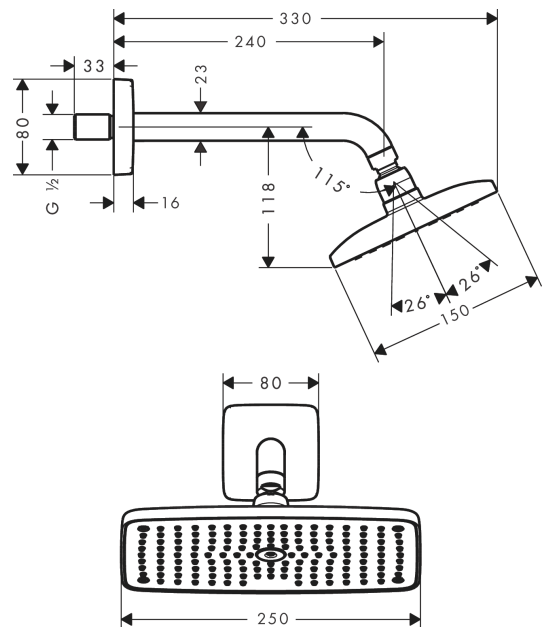

**Raindance E**  
**Overhead shower 240 1jet EcoSmart 9 l/min with shower arm**  
 Surfaces: **brushed nickel** Art. no. : **27375820**

**Description**

**product features**

- Consists of: overhead shower, shower arm
- Spray pattern: RainAir
- Shower head size: 250 x 150 mm
- Shower arm length: 240 mm
- Ball-joint: overhead shower angle adjustable
- maximum flow rate 9 l/min at 3 bar
- flow rate RainAir 9 l/min at 3 bar
- Spray face: metal
- spray disc removable for cleaning
- Installation: wall
- Connection thread 1/2"

**Article Details**

Price excl. VAT £ 687.50

**Technology**

**Certificates**

**Product image**

**Scale drawing**

**Flowchart**

The consumption was measured in combination with the appropriate fittings (thermostat/mixer/in-wall valve) to reflect actual application in practice.

**Raindance E**  
**Overhead shower 240 1jet EcoSmart 9 l/min with shower arm**  
 Surfaces: **brushed nickel** Art. no. : **27375820**