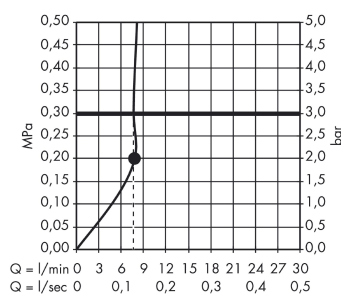

**Raindance E**  
**Overhead shower 240 1jet EcoSmart 9 l/min with shower arm**  
 Surfaces: **brushed nickel** Art. no. : **27375820**

**Description**

**product features**

- Consists of: overhead shower, shower arm
- Spray pattern: RainAir
- Shower head size: 250 x 150 mm
- Shower arm length: 240 mm
- Ball-joint: overhead shower angle adjustable
- maximum flow rate 9 l/min at 3 bar
- flow rate RainAir 9 l/min at 3 bar
- Spray face: metal
- spray disc removable for cleaning
- Installation: wall
- Connection thread 1/2"

**Article Details**

Price excl. VAT £ 687.50

**Technology**

**Certificates**

**Product image**

**Scale drawing**

**Flowchart**

The consumption was measured in combination with the appropriate fittings (thermostat/mixer/in-wall valve) to reflect actual application in practice.