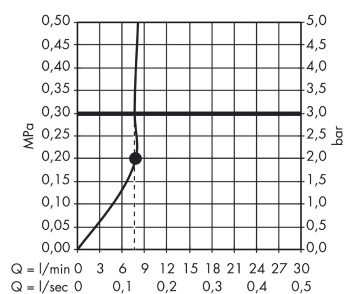

Raindance E

Overhead shower 240 1jet EcoSmart 9 l/min with shower arm

Surfaces: stainless steel optic Art. no. : 27375800

Description

product features

- Consists of: overhead shower, shower arm
- Spray pattern: RainAir
- Shower head size: 250 x 150 mm
- Shower arm length: 240 mm
- Ball-joint: overhead shower angle adjustable
- maximum flow rate 9 l/min at 3 bar
- flow rate RainAir 9 l/min at 3 bar
- Spray face: metal
- spray disc removable for cleaning
- Installation: wall
- Connection thread 1/2"

Article Details

Price excl. VAT

£ 687.50

Technology

Certificates

Product image

Scale drawing

Flowchart

The consumption was measured in combination with the appropriate fittings (thermostat/mixer/in-wall valve) to reflect actual application in practice.

Raindance E
Overhead shower 240 1jet EcoSmart 9 l/min with shower arm
 Surfaces: **stainless steel optic** Art. no. : **27375800**