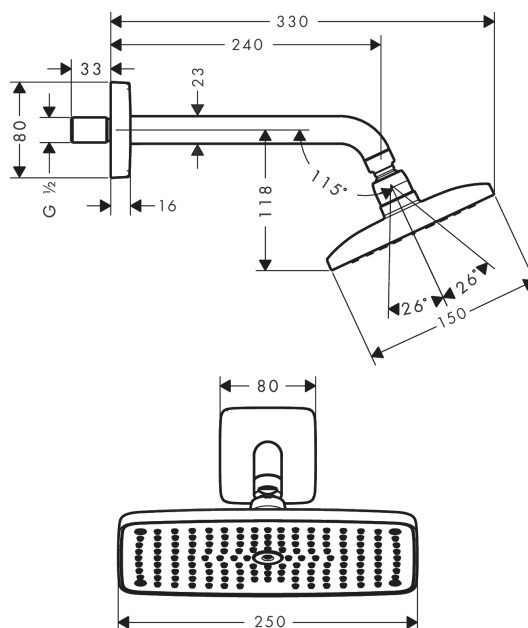

Raindance E

Overhead shower 240 1jet EcoSmart 9 l/min with shower arm

Surfaces: stainless steel optic Art. no. : 27375800

Description

product features

- Consists of: overhead shower, shower arm
- Spray pattern: RainAir
- Shower head size: 250 x 150 mm
- Shower arm length: 240 mm
- Ball-joint: overhead shower angle adjustable
- maximum flow rate 9 l/min at 3 bar
- flow rate RainAir 9 l/min at 3 bar
- Spray face: metal
- spray disc removable for cleaning
- Installation: wall
- Connection thread 1/2"

Article Details

Price excl. VAT

£ 687.50

Technology

Certificates

Product image

Scale drawing

Flowchart

The consumption was measured in combination with the appropriate fittings (thermostat/mixer/in-wall valve) to reflect actual application in practice.

Raindance E
Overhead shower 240 1jet EcoSmart 9 l/min with shower arm
 Surfaces: **stainless steel optic** Art. no. : **27375800**