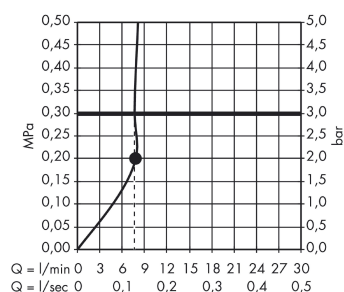

Flowchart

The consumption was measured in combination with the appropriate fittings (thermostat/mixer/ in-wall valve) to reflect actual application in practice.