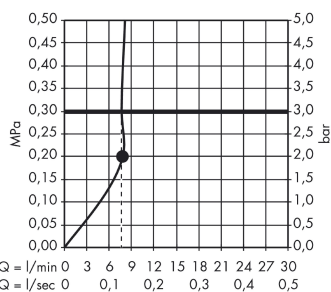

Raindance E

Overhead shower 240 1jet EcoSmart 9 l/min with shower arm

Surfaces: polished black chrome Art. no. : 27375330

Description

product features

- Consists of: overhead shower, shower arm
- Spray pattern: RainAir
- Shower head size: 250 x 150 mm
- Shower arm length: 240 mm
- Ball-joint: overhead shower angle adjustable
- maximum flow rate 9 l/min at 3 bar
- flow rate RainAir 9 l/min at 3 bar
- Spray face: metal
- spray disc removable for cleaning
- Installation: wall
- Connection thread 1/2"

Article Details

Price excl. VAT

£ 687.50

Technology

Certificates

Product image

Scale drawing

Flowchart

The consumption was measured in combination with the appropriate fittings (thermostat/mixer/ in-wall valve) to reflect actual application in practice.

Raindance E
Overhead shower 240 1jet EcoSmart 9 l/min with shower arm
 Surfaces: **polished black chrome** Art. no. : **27375330**