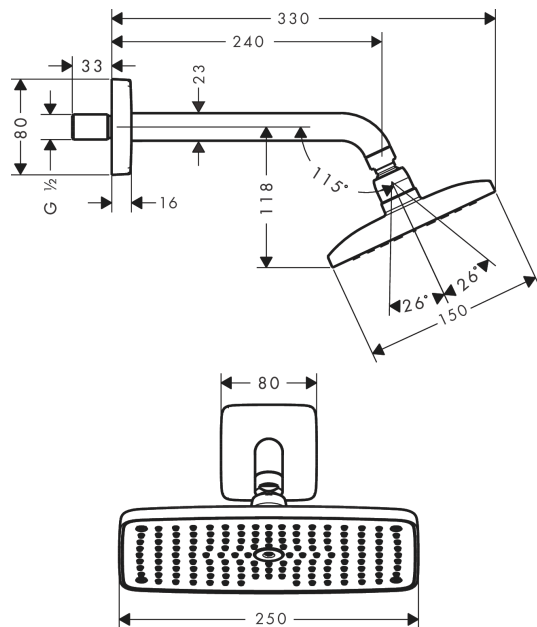

Raindance E

Overhead shower 240 1jet EcoSmart 9 l/min with shower arm

Surfaces: polished black chrome Art. no. : 27375330

Description

product features

- Consists of: overhead shower, shower arm
- Spray pattern: RainAir
- Shower head size: 250 x 150 mm
- Shower arm length: 240 mm
- Ball-joint: overhead shower angle adjustable
- maximum flow rate 9 l/min at 3 bar
- flow rate RainAir 9 l/min at 3 bar
- Spray face: metal
- spray disc removable for cleaning
- Installation: wall
- Connection thread 1/2"

Article Details

Price excl. VAT

£ 687.50

Technology

Certificates

Product image

Scale drawing

Flowchart

The consumption was measured in combination with the appropriate fittings (thermostat/mixer/ in-wall valve) to reflect actual application in practice.

Raindance E
Overhead shower 240 1jet EcoSmart 9 l/min with shower arm
 Surfaces: **polished black chrome** Art. no. : **27375330**