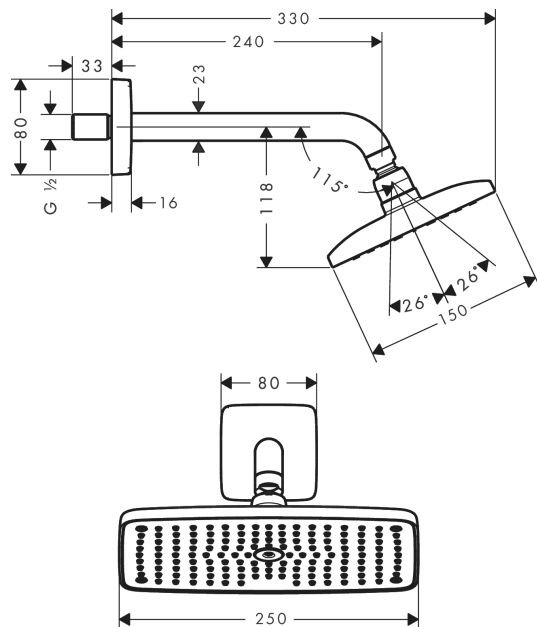

Raindance E

Overhead shower 240 1jet EcoSmart 9 l/min with shower arm

Surfaces: **brushed redgold** Art. no. : **27375310**

Description

product features

- Consists of: overhead shower, shower arm
- Spray pattern: RainAir
- Shower head size: 250 x 150 mm
- Shower arm length: 240 mm
- Ball-joint: overhead shower angle adjustable
- maximum flow rate 9 l/min at 3 bar
- flow rate RainAir 9 l/min at 3 bar
- Spray face: metal
- spray disc removable for cleaning
- Installation: wall
- Connection thread 1/2"

Article Details

Price excl. VAT

£ 687.50

Technology

Certificates

Product image

Scale drawing

Flowchart

The consumption was measured in combination with the appropriate fittings (thermostat/mixer/ in-wall valve) to reflect actual application in practice.

Raindance E
Overhead shower 240 1jet EcoSmart 9 l/min with shower arm
 Surfaces: **brushed redgold** Art. no. : **27375310**