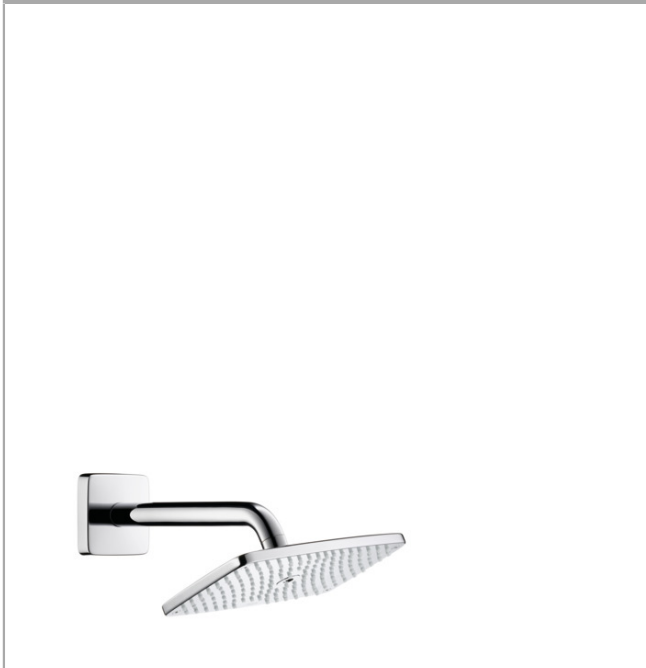

Raindance E

Overhead shower 240 1jet EcoSmart 9 l/min with shower arm

Surfaces: **brushed redgold** Art. no. : **27375310**

Description

product features

- Consists of: overhead shower, shower arm
- Spray pattern: RainAir
- Shower head size: 250 x 150 mm
- Shower arm length: 240 mm
- Ball-joint: overhead shower angle adjustable
- maximum flow rate 9 l/min at 3 bar
- flow rate RainAir 9 l/min at 3 bar
- Spray face: metal
- spray disc removable for cleaning
- Installation: wall
- Connection thread 1/2"

Article Details

Price excl. VAT

£ 687.50

Technology

Certificates

Product image