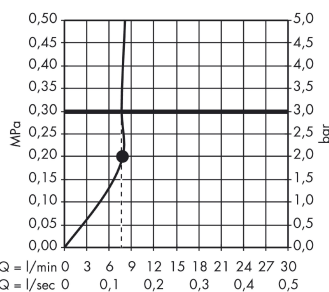

Raindance E

Overhead shower 240 1jet EcoSmart 9 l/min with shower arm

Surfaces: **brushed redgold** Art. no. : **27375310**

Description

product features

- Consists of: overhead shower, shower arm
- Spray pattern: RainAir
- Shower head size: 250 x 150 mm
- Shower arm length: 240 mm
- Ball-joint: overhead shower angle adjustable
- maximum flow rate 9 l/min at 3 bar
- flow rate RainAir 9 l/min at 3 bar
- Spray face: metal
- spray disc removable for cleaning
- Installation: wall
- Connection thread 1/2"

Article Details

Price excl. VAT

£ 687.50

Technology

Certificates

Product image

Scale drawing

Flowchart

The consumption was measured in combination with the appropriate fittings (thermostat/mixer/ in-wall valve) to reflect actual application in practice.

Raindance E
Overhead shower 240 1jet EcoSmart 9 l/min with shower arm
 Surfaces: **brushed redgold** Art. no. : **27375310**