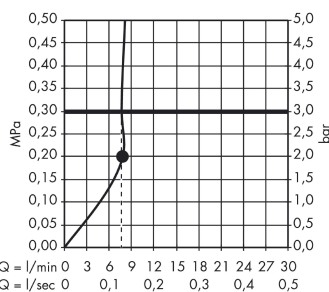

Flowchart

The consumption was measured in combination with the appropriate fittings (thermostat/mixer/in-wall valve) to reflect actual application in practice.