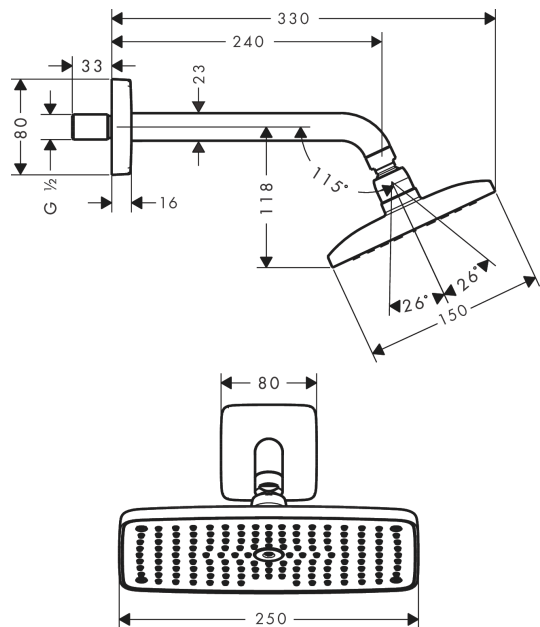

Scale drawing