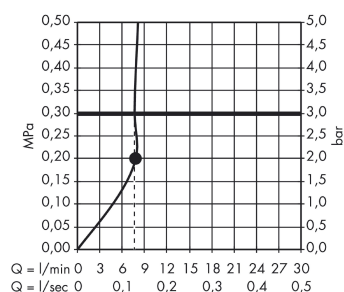

Raindance E

Overhead shower 240 1jet EcoSmart 9 l/min with shower arm

Surfaces: **brushed bronze** Art. no. : **27375140**

Description

product features

- Consists of: overhead shower, shower arm
- Spray pattern: RainAir
- Shower head size: 250 x 150 mm
- Shower arm length: 240 mm
- Ball-joint: overhead shower angle adjustable
- maximum flow rate 9 l/min at 3 bar
- flow rate RainAir 9 l/min at 3 bar
- Spray face: metal
- spray disc removable for cleaning
- Installation: wall
- Connection thread 1/2"

Article Details

Price excl. VAT

£ 687.50

Technology

Certificates

Product image

Scale drawing

Flowchart