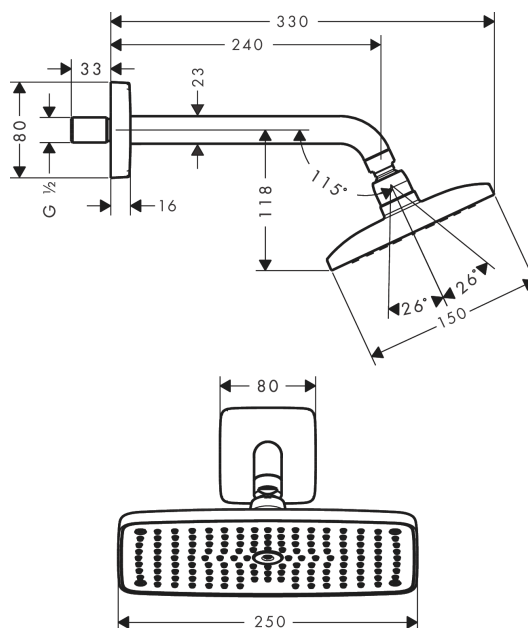

Raindance E

Overhead shower 240 1jet EcoSmart 9 l/min with shower arm

Surfaces: **brushed bronze** Art. no. : **27375140**

Description

product features

- Consists of: overhead shower, shower arm
- Spray pattern: RainAir
- Shower head size: 250 x 150 mm
- Shower arm length: 240 mm
- Ball-joint: overhead shower angle adjustable
- maximum flow rate 9 l/min at 3 bar
- flow rate RainAir 9 l/min at 3 bar
- Spray face: metal
- spray disc removable for cleaning
- Installation: wall
- Connection thread 1/2"

Article Details

Price excl. VAT

£ 687.50

Technology

Certificates

Product image

Scale drawing

Flowchart

The consumption was measured in combination with the appropriate fittings (thermostat/mixer/ in-wall valve) to reflect actual application in practice.

Raindance E
Overhead shower 240 1jet EcoSmart 9 l/min with shower arm
 Surfaces: **brushed bronze** Art. no. : **27375140**