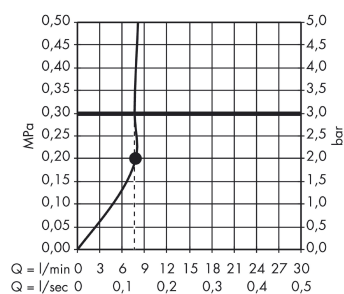

Flowchart

The consumption was measured in combination with the appropriate fittings (thermostat/mixer/in-wall valve) to reflect actual application in practice.