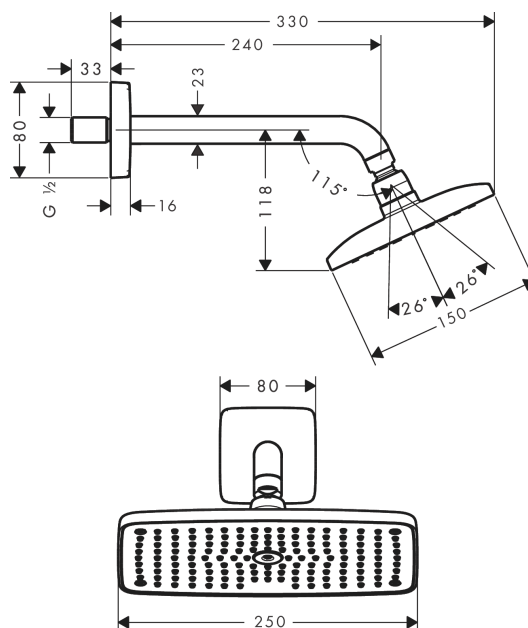

Scale drawing