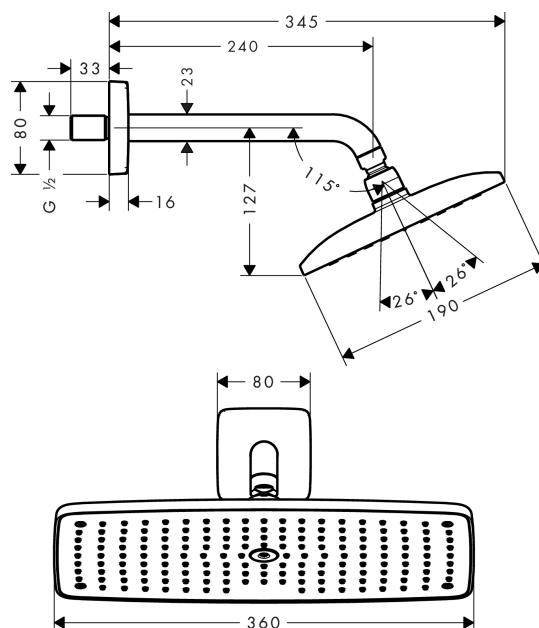

Raindance E

Overhead shower 360 1jet with shower arm 24 cm

Surfaces: **brushed brass** Art. no. : **27371950**

Description

product features

- Consists of: overhead shower, shower arm
- Spray pattern: RainAir
- Shower head size: 360 x 190 mm
- Shower arm length: 240 mm
- Ball-joint: overhead shower angle adjustable
- flow rate RainAir 17 l/min at 3 bar
- Operating pressure: min. 1.5 bar/max. 6 bar
- Spray face: metal
- spray disc removable for cleaning
- Installation: wall
- Connection thread 1/2"

Article Details

Price excl. VAT

£ 1,000.00

Technology

Product image

Scale drawing

Flowchart

The consumption was measured in combination with the appropriate fittings (thermostat/mixer/ in-wall valve) to reflect actual application in practice.

Raindance E
Overhead shower 360 1jet with shower arm 24 cm
 Surfaces: **brushed brass** Art. no. : **27371950**

Installation examples