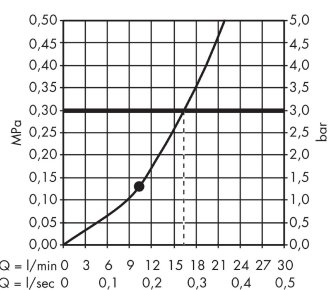

Raindance E

Overhead shower 360 1jet with shower arm 24 cm

Surfaces: **brushed brass** Art. no. : **27371950**

Description

product features

- Consists of: overhead shower, shower arm
- Spray pattern: RainAir
- Shower head size: 360 x 190 mm
- Shower arm length: 240 mm
- Ball-joint: overhead shower angle adjustable
- flow rate RainAir 17 l/min at 3 bar
- Operating pressure: min. 1.5 bar/max. 6 bar
- Spray face: metal
- spray disc removable for cleaning
- Installation: wall
- Connection thread 1/2"

Article Details

Price excl. VAT

£ 1,000.00

Technology

Product image

Scale drawing

Flowchart

The consumption was measured in combination with the appropriate fittings (thermostat/mixer/ in-wall valve) to reflect actual application in practice.