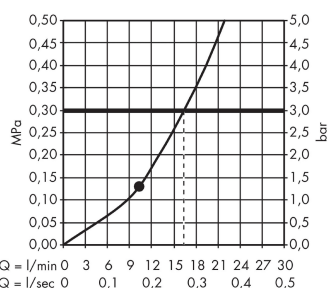

Flowchart

The consumption was measured in combination with the appropriate fittings (thermostat/mixer/ in-wall valve) to reflect actual application in practice.