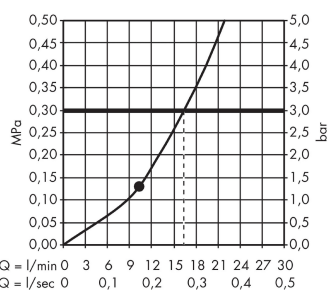

Flowchart

The consumption was measured in combination with the appropriate fittings (thermostat/mixer/ in-wall valve) to reflect actual application in practice.