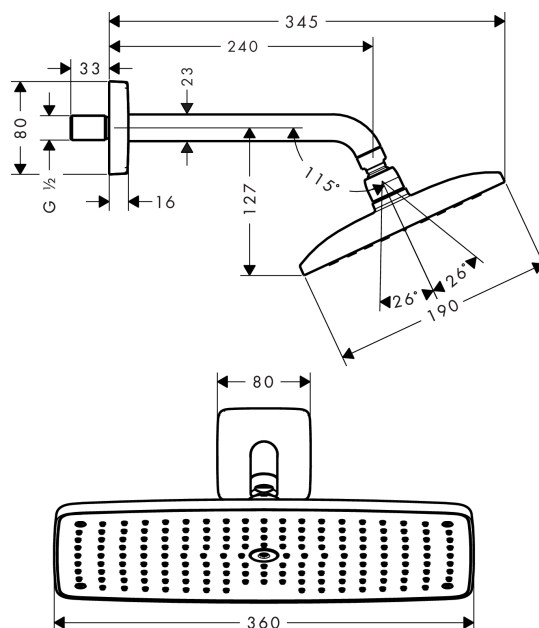

Scale drawing