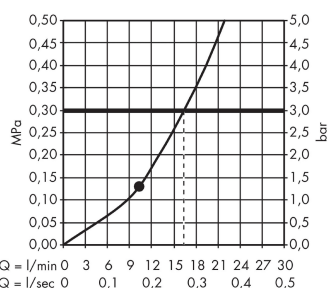

Raindance E

Overhead shower 360 1jet with shower arm 24 cm

Surfaces: polished black chrome Art. no. : 27371330

Description

product features

- Consists of: overhead shower, shower arm
- Spray pattern: RainAir
- Shower head size: 360 x 190 mm
- Shower arm length: 240 mm
- Ball-joint: overhead shower angle adjustable
- flow rate RainAir 17 l/min at 3 bar
- Operating pressure: min. 1.5 bar/max. 6 bar
- Spray face: metal
- spray disc removable for cleaning
- Installation: wall
- Connection thread 1/2"

Article Details

Price excl. VAT

£ 1,000.00

Technology

Product image

Scale drawing

Flowchart

The consumption was measured in combination with the appropriate fittings (thermostat/mixer/ in-wall valve) to reflect actual application in practice.