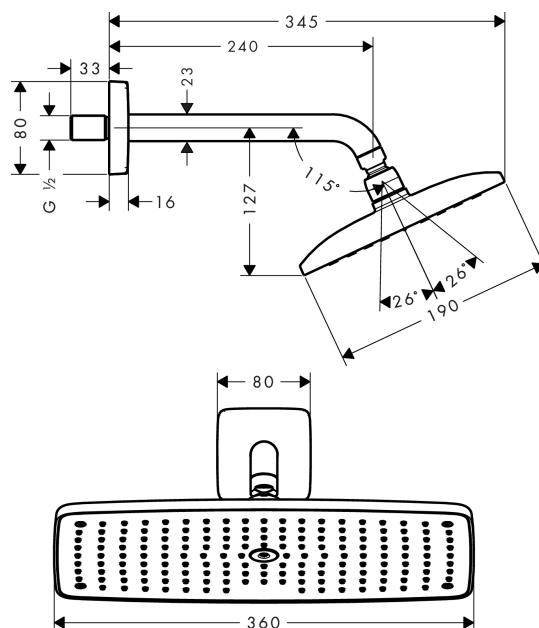

Raindance E

Overhead shower 360 1jet with shower arm 24 cm

Surfaces: polished black chrome Art. no. : 27371330

Description

product features

- Consists of: overhead shower, shower arm
- Spray pattern: RainAir
- Shower head size: 360 x 190 mm
- Shower arm length: 240 mm
- Ball-joint: overhead shower angle adjustable
- flow rate RainAir 17 l/min at 3 bar
- Operating pressure: min. 1.5 bar/max. 6 bar
- Spray face: metal
- spray disc removable for cleaning
- Installation: wall
- Connection thread 1/2"

Article Details

Price excl. VAT

£ 1,000.00

Technology

Product image

Scale drawing

Flowchart

The consumption was measured in combination with the appropriate fittings (thermostat/mixer/ in-wall valve) to reflect actual application in practice.

Raindance E
Overhead shower 360 1jet with shower arm 24 cm
 Surfaces: **polished black chrome** Art. no. : **27371330**

Installation examples