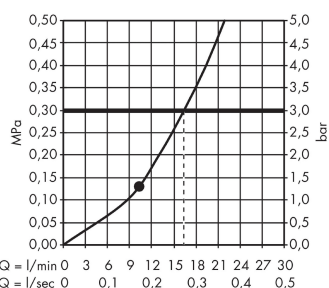

Raindance E

Overhead shower 360 1jet with shower arm 24 cm

Surfaces: **brushed redgold** Art. no. : **27371310**

Description

product features

- Consists of: overhead shower, shower arm
- Spray pattern: RainAir
- Shower head size: 360 x 190 mm
- Shower arm length: 240 mm
- Ball-joint: overhead shower angle adjustable
- flow rate RainAir 17 l/min at 3 bar
- Operating pressure: min. 1.5 bar/max. 6 bar
- Spray face: metal
- spray disc removable for cleaning
- Installation: wall
- Connection thread 1/2"

Article Details

Price excl. VAT

£ 1,000.00

Technology

Product image

Scale drawing

Flowchart

The consumption was measured in combination with the appropriate fittings (thermostat/mixer/ in-wall valve) to reflect actual application in practice.