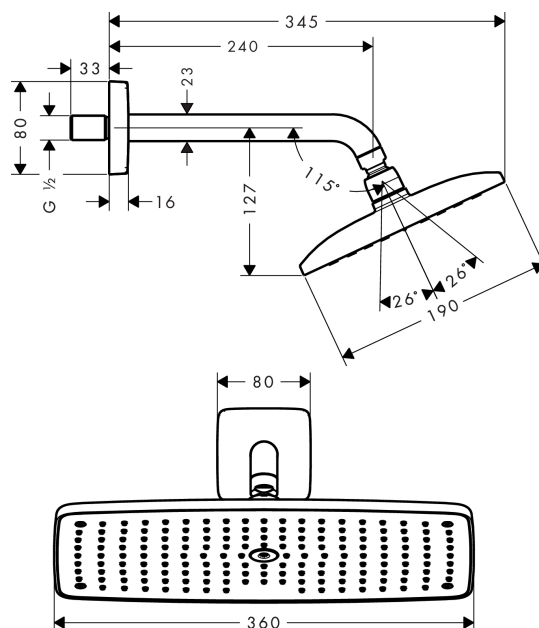

Raindance E

Overhead shower 360 1jet with shower arm 24 cm

Surfaces: **brushed redgold** Art. no. : **27371310**

Description

product features

- Consists of: overhead shower, shower arm
- Spray pattern: RainAir
- Shower head size: 360 x 190 mm
- Shower arm length: 240 mm
- Ball-joint: overhead shower angle adjustable
- flow rate RainAir 17 l/min at 3 bar
- Operating pressure: min. 1.5 bar/max. 6 bar
- Spray face: metal
- spray disc removable for cleaning
- Installation: wall
- Connection thread 1/2"

Article Details

Price excl. VAT

£ 1,000.00

Technology

Product image

Scale drawing

Flowchart

The consumption was measured in combination with the appropriate fittings (thermostat/mixer/ in-wall valve) to reflect actual application in practice.

Raindance E
Overhead shower 360 1jet with shower arm 24 cm
 Surfaces: **brushed redgold** Art. no. : **27371310**

Installation examples