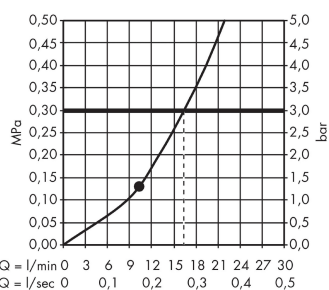

Raindance E

Overhead shower 360 1jet with shower arm 24 cm

Surfaces: brushed gold-optic Art. no. : 27371250

Description

product features

- Consists of: overhead shower, shower arm
- Spray pattern: RainAir
- Shower head size: 360 x 190 mm
- Shower arm length: 240 mm
- Ball-joint: overhead shower angle adjustable
- flow rate RainAir 17 l/min at 3 bar
- Operating pressure: min. 1.5 bar/max. 6 bar
- Spray face: metal
- spray disc removable for cleaning
- Installation: wall
- Connection thread 1/2"

Article Details

Price excl. VAT

£ 1,000.00

Technology

Product image

Scale drawing

Flowchart

The consumption was measured in combination with the appropriate fittings (thermostat/mixer/ in-wall valve) to reflect actual application in practice.