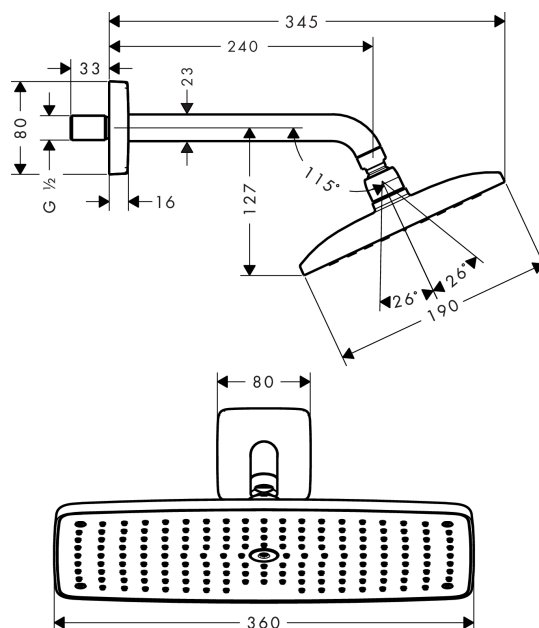

Raindance E

Overhead shower 360 1jet with shower arm 24 cm

Surfaces: brushed gold-optic Art. no. : 27371250

Description

product features

- Consists of: overhead shower, shower arm
- Spray pattern: RainAir
- Shower head size: 360 x 190 mm
- Shower arm length: 240 mm
- Ball-joint: overhead shower angle adjustable
- flow rate RainAir 17 l/min at 3 bar
- Operating pressure: min. 1.5 bar/max. 6 bar
- Spray face: metal
- spray disc removable for cleaning
- Installation: wall
- Connection thread 1/2"

Article Details

Price excl. VAT

£ 1,000.00

Technology

Product image

Scale drawing

Flowchart

The consumption was measured in combination with the appropriate fittings (thermostat/mixer/ in-wall valve) to reflect actual application in practice.

Raindance E
Overhead shower 360 1jet with shower arm 24 cm
 Surfaces: **brushed gold-optic** Art. no. : **27371250**

Installation examples