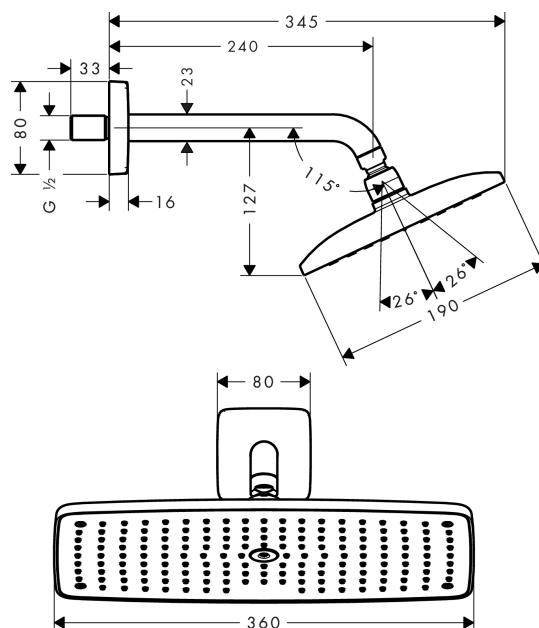

Raindance E

Overhead shower 360 1jet with shower arm 24 cm

Surfaces: chrome Art. no. : 27371000

Description

product features

- Consists of: overhead shower, shower arm
- Spray pattern: RainAir
- Shower head size: 360 x 190 mm
- Shower arm length: 240 mm
- Ball-joint: overhead shower angle adjustable
- flow rate RainAir 17 l/min at 3 bar
- Operating pressure: min. 1.5 bar/max. 6 bar
- Spray face: metal
- spray disc removable for cleaning
- Installation: wall
- Connection thread 1/2"

Article Details

Price excl. VAT

£ 666.67

Technology

Product image

Scale drawing

Flowchart

The consumption was measured in combination with the appropriate fittings (thermostat/mixer/ in-wall valve) to reflect actual application in practice.

Raindance E
Overhead shower 360 1jet with shower arm 24 cm
 Surfaces: **chrome** Art. no. : **27371000**

Installation examples