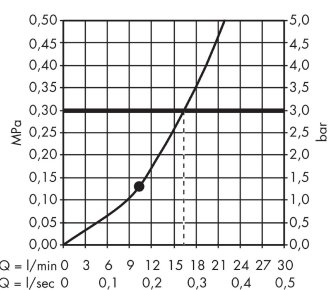

Raindance E

Overhead shower 360 1jet with shower arm 24 cm

Surfaces: chrome Art. no. : 27371000

Description

product features

- Consists of: overhead shower, shower arm
- Spray pattern: RainAir
- Shower head size: 360 x 190 mm
- Shower arm length: 240 mm
- Ball-joint: overhead shower angle adjustable
- flow rate RainAir 17 l/min at 3 bar
- Operating pressure: min. 1.5 bar/max. 6 bar
- Spray face: metal
- spray disc removable for cleaning
- Installation: wall
- Connection thread 1/2"

Article Details

Price excl. VAT

£ 666.67

Technology

Product image

Scale drawing

Flowchart

The consumption was measured in combination with the appropriate fittings (thermostat/mixer/ in-wall valve) to reflect actual application in practice.