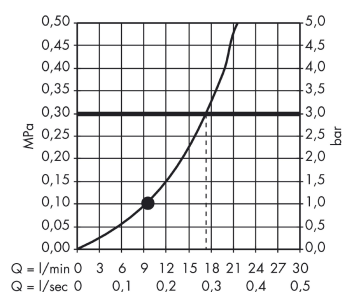

Raindance E

Overhead shower 240 1jet with shower arm

Surfaces: **polished gold-optic** Art. no. : **27370990**

Description

product features

- Consists of: overhead shower, shower arm
- Spray pattern: RainAir
- Shower head size: 250 x 150 mm
- Shower arm length: 240 mm
- Ball-joint: overhead shower angle adjustable
- flow rate RainAir 18 l/min at 3 bar
- Operating pressure: min. 1.5 bar/max. 6 bar
- Spray face: metal
- spray disc removable for cleaning
- Installation: wall
- Connection thread 1/2"

Article Details

Price excl. VAT

£ 687.50

Technology

Product image

Scale drawing

Flowchart

The consumption was measured in combination with the appropriate fittings (thermostat/mixer/ in-wall valve) to reflect actual application in practice.