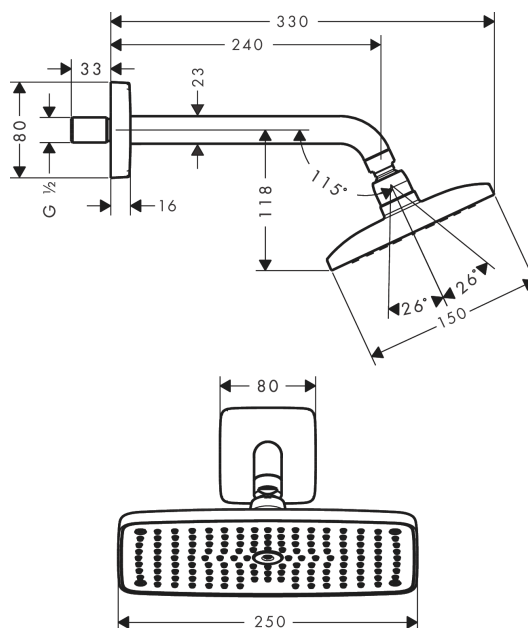

Raindance E

Overhead shower 240 1jet with shower arm

Surfaces: **polished gold-optic** Art. no. : **27370990**

Description

product features

- Consists of: overhead shower, shower arm
- Spray pattern: RainAir
- Shower head size: 250 x 150 mm
- Shower arm length: 240 mm
- Ball-joint: overhead shower angle adjustable
- flow rate RainAir 18 l/min at 3 bar
- Operating pressure: min. 1.5 bar/max. 6 bar
- Spray face: metal
- spray disc removable for cleaning
- Installation: wall
- Connection thread 1/2"

Article Details

Price excl. VAT

£ 687.50

Technology

Product image

Scale drawing

Flowchart

The consumption was measured in combination with the appropriate fittings (thermostat/mixer/ in-wall valve) to reflect actual application in practice.

Raindance E
Overhead shower 240 1jet with shower arm
 Surfaces: **polished gold-optic** Art. no. : **27370990**

Installation examples