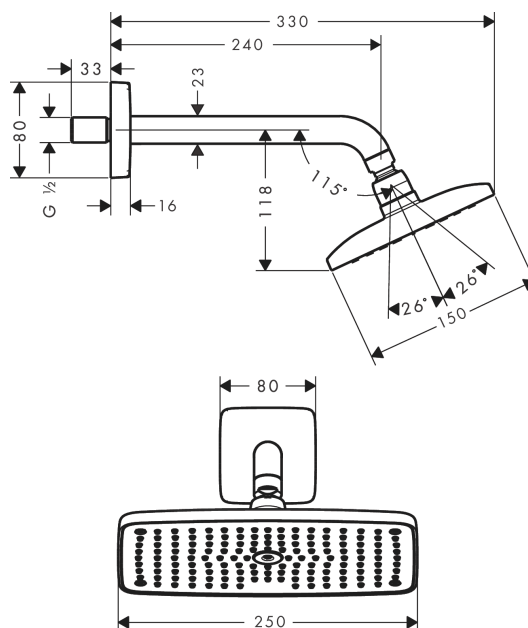

Raindance E

Overhead shower 240 1jet with shower arm

Surfaces: **brushed brass** Art. no. : **27370950**

Description

product features

- Consists of: overhead shower, shower arm
- Spray pattern: RainAir
- Shower head size: 250 x 150 mm
- Shower arm length: 240 mm
- Ball-joint: overhead shower angle adjustable
- flow rate RainAir 18 l/min at 3 bar
- Operating pressure: min. 1.5 bar/max. 6 bar
- Spray face: metal
- spray disc removable for cleaning
- Installation: wall
- Connection thread 1/2"

Article Details

Price excl. VAT

£ 687.50

Technology

Product image

Scale drawing