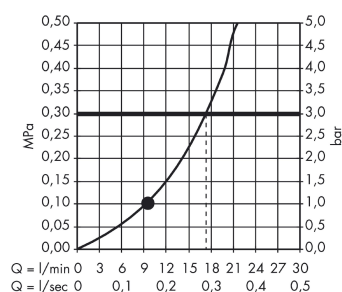

Flowchart

The consumption was measured in combination with the appropriate fittings (thermostat/mixer/ in-wall valve) to reflect actual application in practice.