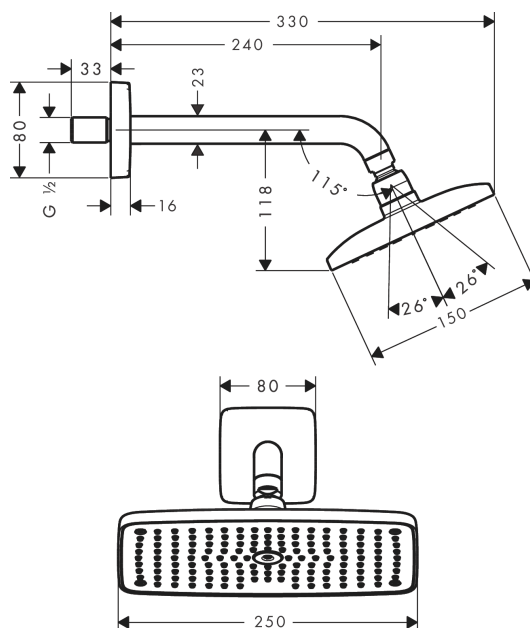

Raindance E

Overhead shower 240 1jet with shower arm

Surfaces: **stainless steel optic** Art. no. : **27370800**

Description

product features

- Consists of: overhead shower, shower arm
- Spray pattern: RainAir
- Shower head size: 250 x 150 mm
- Shower arm length: 240 mm
- Ball-joint: overhead shower angle adjustable
- flow rate RainAir 18 l/min at 3 bar
- Operating pressure: min. 1.5 bar/max. 6 bar
- Spray face: metal
- spray disc removable for cleaning
- Installation: wall
- Connection thread 1/2"

Article Details

Price excl. VAT

£ 687.50

Technology

Product image

Scale drawing

Flowchart

The consumption was measured in combination with the appropriate fittings (thermostat/mixer/ in-wall valve) to reflect actual application in practice.

Raindance E
Overhead shower 240 1jet with shower arm
 Surfaces: **stainless steel optic** Art. no. : **27370800**

Installation examples