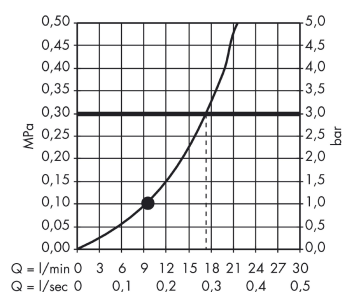

Raindance E

Overhead shower 240 1jet with shower arm

Surfaces: **stainless steel optic** Art. no. : **27370800**

Description

product features

- Consists of: overhead shower, shower arm
- Spray pattern: RainAir
- Shower head size: 250 x 150 mm
- Shower arm length: 240 mm
- Ball-joint: overhead shower angle adjustable
- flow rate RainAir 18 l/min at 3 bar
- Operating pressure: min. 1.5 bar/max. 6 bar
- Spray face: metal
- spray disc removable for cleaning
- Installation: wall
- Connection thread 1/2"

Article Details

Price excl. VAT

£ 687.50

Technology

Product image

Scale drawing

Flowchart

The consumption was measured in combination with the appropriate fittings (thermostat/mixer/ in-wall valve) to reflect actual application in practice.