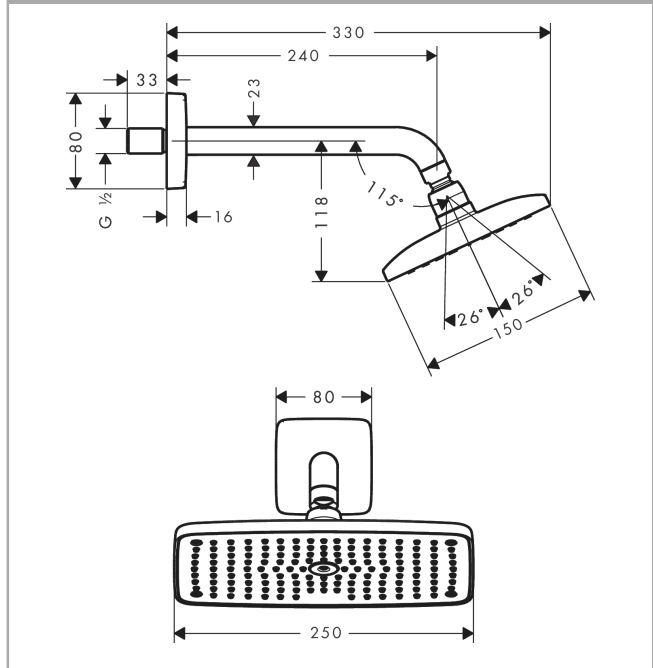

Raindance E

Overhead shower 240 1jet with shower arm

Surfaces: **polished black chrome** Art. no. : **27370330**

Description

product features

- Consists of: overhead shower, shower arm
- Spray pattern: RainAir
- Shower head size: 250 x 150 mm
- Shower arm length: 240 mm
- Ball-joint: overhead shower angle adjustable
- flow rate RainAir 18 l/min at 3 bar
- Operating pressure: min. 1.5 bar/max. 6 bar
- Spray face: metal
- spray disc removable for cleaning
- Installation: wall
- Connection thread 1/2"

Article Details

Price excl. VAT

£ 687.50

Technology

Product image

Scale drawing

Flowchart

The consumption was measured in combination with the appropriate fittings (thermostat/mixer/ in-wall valve) to reflect actual application in practice.

Raindance E
Overhead shower 240 1jet with shower arm
 Surfaces: **polished black chrome** Art. no. : **27370330**

Installation examples