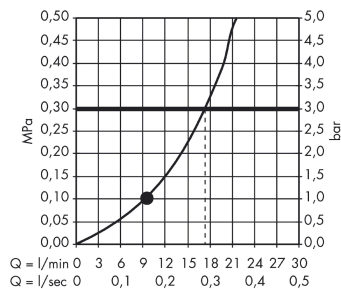

Raindance E

Overhead shower 240 1jet with shower arm

Surfaces: **polished black chrome** Art. no. : **27370330**

Description

product features

- Consists of: overhead shower, shower arm
- Spray pattern: RainAir
- Shower head size: 250 x 150 mm
- Shower arm length: 240 mm
- Ball-joint: overhead shower angle adjustable
- flow rate RainAir 18 l/min at 3 bar
- Operating pressure: min. 1.5 bar/max. 6 bar
- Spray face: metal
- spray disc removable for cleaning
- Installation: wall
- Connection thread 1/2"

Article Details

Price excl. VAT

£ 687.50

Technology

Product image

Scale drawing

Flowchart

The consumption was measured in combination with the appropriate fittings (thermostat/mixer/ in-wall valve) to reflect actual application in practice.