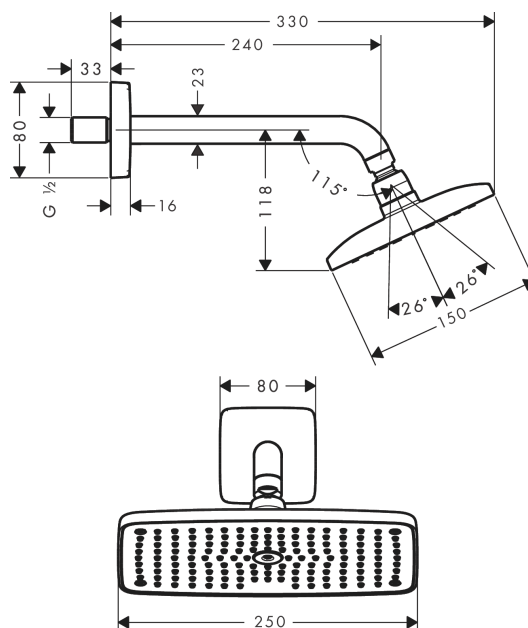

Raindance E

Overhead shower 240 1jet with shower arm

Surfaces: **brushed redgold** Art. no. : **27370310**

Description

product features

- Consists of: overhead shower, shower arm
- Spray pattern: RainAir
- Shower head size: 250 x 150 mm
- Shower arm length: 240 mm
- Ball-joint: overhead shower angle adjustable
- flow rate RainAir 18 l/min at 3 bar
- Operating pressure: min. 1.5 bar/max. 6 bar
- Spray face: metal
- spray disc removable for cleaning
- Installation: wall
- Connection thread 1/2"

Article Details

Price excl. VAT

£ 687.50

Technology

Product image

Scale drawing

Flowchart

The consumption was measured in combination with the appropriate fittings (thermostat/mixer/ in-wall valve) to reflect actual application in practice.

Raindance E
Overhead shower 240 1jet with shower arm
 Surfaces: **brushed redgold** Art. no. : **27370310**

Installation examples