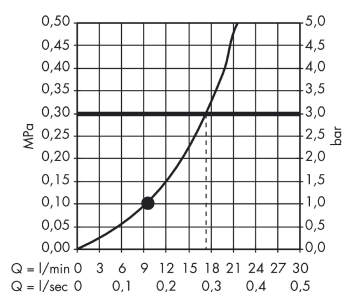

Raindance E

Overhead shower 240 1jet with shower arm

Surfaces: **brushed redgold** Art. no. : **27370310**

Description

product features

- Consists of: overhead shower, shower arm
- Spray pattern: RainAir
- Shower head size: 250 x 150 mm
- Shower arm length: 240 mm
- Ball-joint: overhead shower angle adjustable
- flow rate RainAir 18 l/min at 3 bar
- Operating pressure: min. 1.5 bar/max. 6 bar
- Spray face: metal
- spray disc removable for cleaning
- Installation: wall
- Connection thread 1/2"

Article Details

Price excl. VAT

£ 687.50

Technology

Product image

Scale drawing

Flowchart

The consumption was measured in combination with the appropriate fittings (thermostat/mixer/ in-wall valve) to reflect actual application in practice.