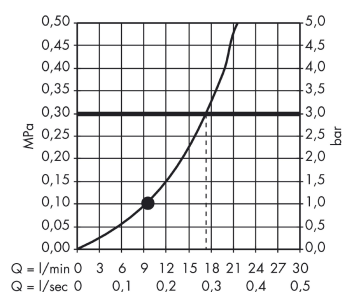

Raindance E

Overhead shower 240 1jet with shower arm

Surfaces: **polished redgold** Art. no. : **27370300**

Description

product features

- Consists of: overhead shower, shower arm
- Spray pattern: RainAir
- Shower head size: 250 x 150 mm
- Shower arm length: 240 mm
- Ball-joint: overhead shower angle adjustable
- flow rate RainAir 18 l/min at 3 bar
- Operating pressure: min. 1.5 bar/max. 6 bar
- Spray face: metal
- spray disc removable for cleaning
- Installation: wall
- Connection thread 1/2"

Article Details

Price excl. VAT

£ 687.50

Technology

Product image

Scale drawing

Flowchart

The consumption was measured in combination with the appropriate fittings (thermostat/mixer/ in-wall valve) to reflect actual application in practice.