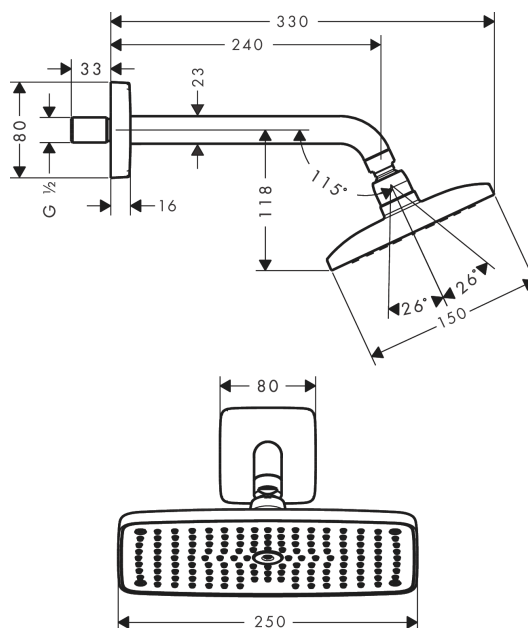

Raindance E

Overhead shower 240 1jet with shower arm

Surfaces: **polished redgold** Art. no. : **27370300**

Description

product features

- Consists of: overhead shower, shower arm
- Spray pattern: RainAir
- Shower head size: 250 x 150 mm
- Shower arm length: 240 mm
- Ball-joint: overhead shower angle adjustable
- flow rate RainAir 18 l/min at 3 bar
- Operating pressure: min. 1.5 bar/max. 6 bar
- Spray face: metal
- spray disc removable for cleaning
- Installation: wall
- Connection thread 1/2"

Article Details

Price excl. VAT

£ 687.50

Technology

Product image

Scale drawing

Flowchart

The consumption was measured in combination with the appropriate fittings (thermostat/mixer/ in-wall valve) to reflect actual application in practice.

Raindance E
Overhead shower 240 1jet with shower arm
 Surfaces: **polished redgold** Art. no. : **27370300**

Installation examples