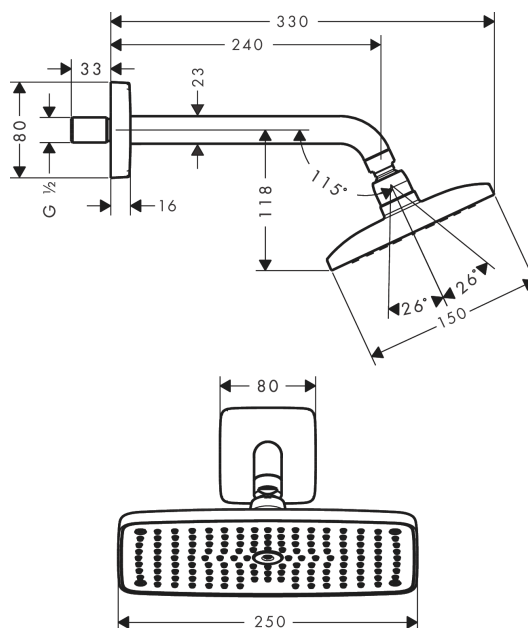

Raindance E

Overhead shower 240 1jet with shower arm

Surfaces: **brushed gold-optic** Art. no. : **27370250**

Description

product features

- Consists of: overhead shower, shower arm
- Spray pattern: RainAir
- Shower head size: 250 x 150 mm
- Shower arm length: 240 mm
- Ball-joint: overhead shower angle adjustable
- flow rate RainAir 18 l/min at 3 bar
- Operating pressure: min. 1.5 bar/max. 6 bar
- Spray face: metal
- spray disc removable for cleaning
- Installation: wall
- Connection thread 1/2"

Article Details

Price excl. VAT

£ 687.50

Technology

Product image

Scale drawing

Flowchart

The consumption was measured in combination with the appropriate fittings (thermostat/mixer/ in-wall valve) to reflect actual application in practice.

Raindance E
 Overhead shower 240 1jet with shower arm
 Surfaces: brushed gold-optic Art. no. : 27370250

Installation examples