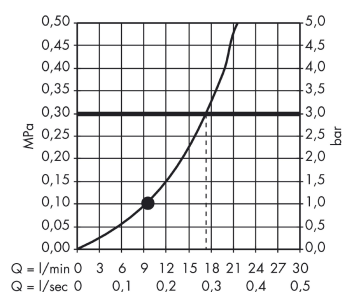

Raindance E

Overhead shower 240 1jet with shower arm

Surfaces: **brushed gold-optic** Art. no. : **27370250**

Description

product features

- Consists of: overhead shower, shower arm
- Spray pattern: RainAir
- Shower head size: 250 x 150 mm
- Shower arm length: 240 mm
- Ball-joint: overhead shower angle adjustable
- flow rate RainAir 18 l/min at 3 bar
- Operating pressure: min. 1.5 bar/max. 6 bar
- Spray face: metal
- spray disc removable for cleaning
- Installation: wall
- Connection thread 1/2"

Article Details

Price excl. VAT

£ 687.50

Technology

Product image

Scale drawing

Flowchart

The consumption was measured in combination with the appropriate fittings (thermostat/mixer/ in-wall valve) to reflect actual application in practice.