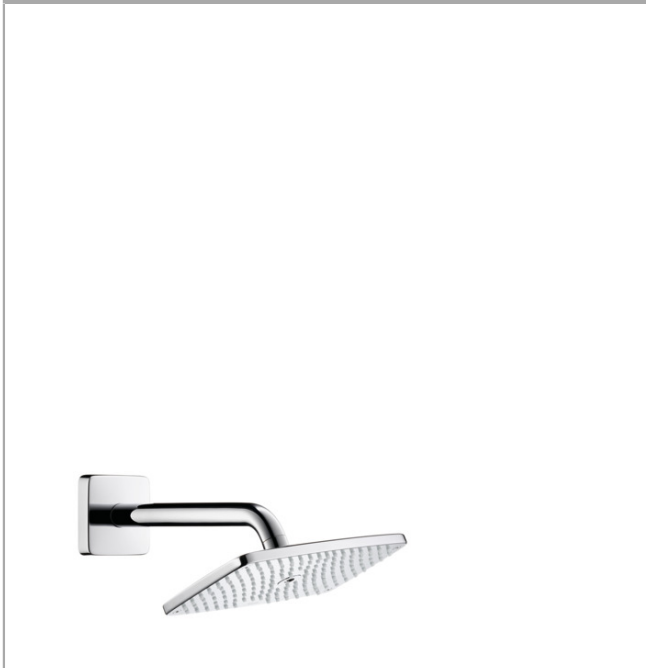

Raindance E

Overhead shower 240 1jet with shower arm

Surfaces: **brushed bronze** Art. no. : **27370140**

Description

product features

- Consists of: overhead shower, shower arm
- Spray pattern: RainAir
- Shower head size: 250 x 150 mm
- Shower arm length: 240 mm
- Ball-joint: overhead shower angle adjustable
- flow rate RainAir 18 l/min at 3 bar
- Operating pressure: min. 1.5 bar/max. 6 bar
- Spray face: metal
- spray disc removable for cleaning
- Installation: wall
- Connection thread 1/2"

Article Details

Price excl. VAT

£ 687.50

Technology

Product image