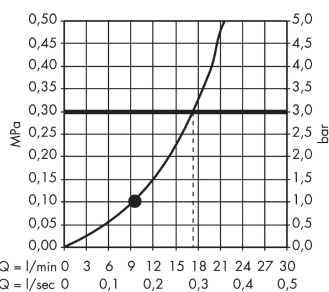

Flowchart

Q = l/min 0 3 6 9 12 15 18 21 24 27 30
Q = l/sec 0 0,1 0,2 0,3 0,4 0,5

The consumption was measured in combination with the appropriate fittings (thermostat/mixer/in-wall valve) to reflect actual application in practice.