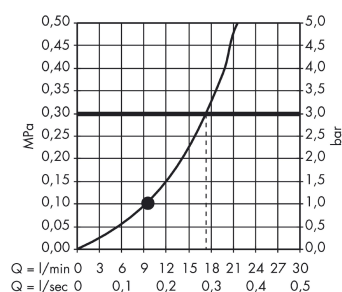

Raindance E
Overhead shower 240 1jet with shower arm
 Surfaces: **chrome** Art. no. : **27370000**

Description

product features

- Consists of: overhead shower, shower arm
- Spray pattern: RainAir
- Shower head size: 250 x 150 mm
- Shower arm length: 240 mm
- Ball-joint: overhead shower angle adjustable
- flow rate RainAir 18 l/min at 3 bar
- Operating pressure: min. 1.5 bar/max. 6 bar
- Spray face: metal
- spray disc removable for cleaning
- Installation: wall
- Connection thread 1/2"

Article Details

Price excl. VAT

£ 458.33

Technology

Product image

Scale drawing

Flowchart

The consumption was measured in combination with the appropriate fittings (thermostat/mixer/ in-wall valve) to reflect actual application in practice.