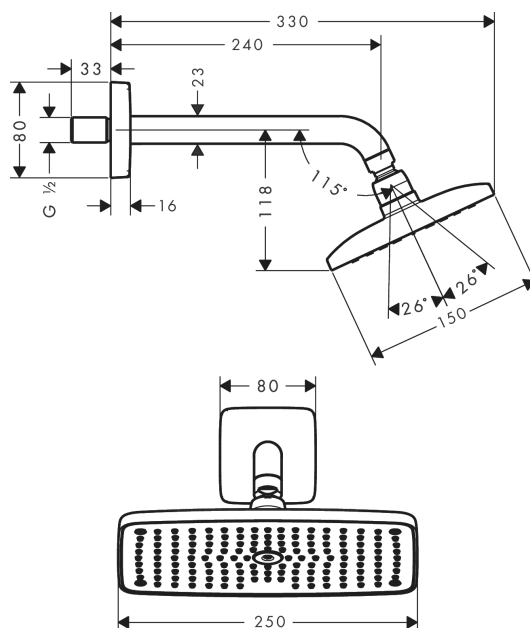

Raindance E
Overhead shower 240 1jet with shower arm
 Surfaces: **chrome** Art. no. : **27370000**

Description

product features

- Consists of: overhead shower, shower arm
- Spray pattern: RainAir
- Shower head size: 250 x 150 mm
- Shower arm length: 240 mm
- Ball-joint: overhead shower angle adjustable
- flow rate RainAir 18 l/min at 3 bar
- Operating pressure: min. 1.5 bar/max. 6 bar
- Spray face: metal
- spray disc removable for cleaning
- Installation: wall
- Connection thread 1/2"

Article Details

Price excl. VAT

£ 458.33

Technology

Product image

Scale drawing

Flowchart

The consumption was measured in combination with the appropriate fittings (thermostat/mixer/ in-wall valve) to reflect actual application in practice.