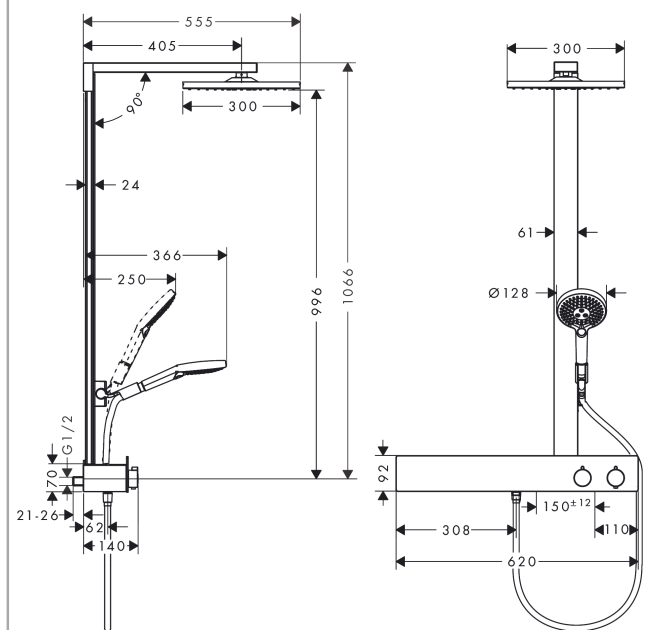

Raindance E
Showerpipe 300 1jet EcoSmart 9 l/min with ShowerTablet 600
 Surfaces: **chrome** Art. no. : **27364000**

Description

product features

- Consists of: overhead shower, hand shower, Thermostatic shower mixer, shower hose, shower holder
- 90° position adjustable slider, pivots left and right, up and down
- overhead shower Raindance E 300 Air 1jet
- Shower head size: 300 x 300 mm
- Spray pattern: RainAir
- overhead shower angle adjustable
- Shower arm length: 405 mm
- Shelf colour: anodised aluminium
- Maximum flow rate (at 3 bar): 9 l/min
- flow rate RainAir 9 l/min at 3 bar
- thermostat ShowerTablet 600
- isolated water conduction
- safety stop at 40°C
- adjustable hot water limitation
- outlets controlled via volume control/diverter and may not be used simultaneously
- will not run two outlets at same time
- exposed design allows easy installation, all working parts are outside of the wall
- Connection dimension 1/2"
- Connection thread 1/2"
- Centre distance 150 mm ± 12 mm

Article Details

Price excl. VAT

£ 1,708.33

Technology

Design awards

red dot award 2018
winner

Product image

Scale drawing

Raindance E
Showerpipe 300 1jet EcoSmart 9 l/min with ShowerTablet 600
Surfaces: **chrome** Art. no. : **27364000**

Flowchart

- ① Hand shower
- ② Overhead shower