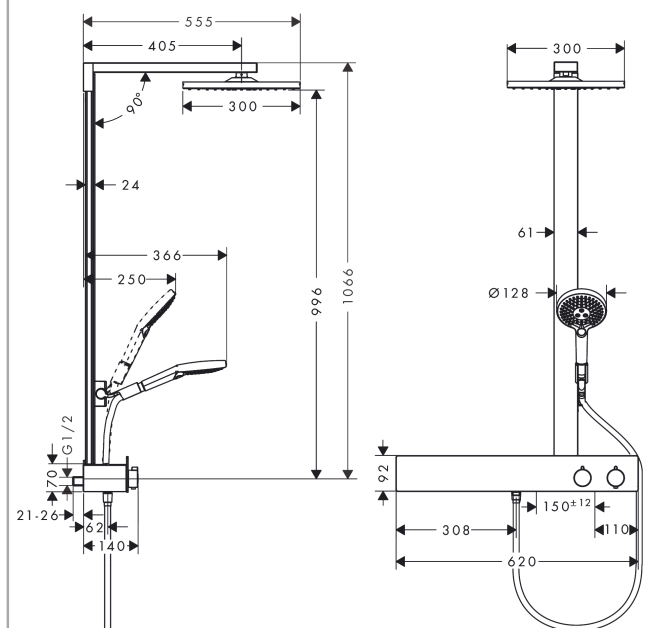

### product features

- Consists of: overhead shower, hand shower, Thermostatic shower mixer, shower hose, slider
- 90° position adjustable slider, pivots left and right, up and down
- overhead shower Raindance E 300 Air 1jet
- Shower head size: 300 x 300 mm
- Spray pattern: RainAir
- overhead shower angle adjustable
- Shower arm length: 405 mm
- Shelf colour: anodised aluminium
- surface of the cover at colour variant -000 = mirror glass, at colour variant -400 = white glass
- Maximum flow rate (at 3 bar): 16 l/min
- thermostat ShowerTablet 600
- isolated water conduction
- safety stop at 40°C
- outlets controlled via volume control/diverter and may not be used simultaneously
- will not run two outlets at same time
- exposed design allows easy installation, all working parts are outside of the wall
- Connection dimension 1/2"
- Connection thread 1/2"
- Centre distance 150 mm ± 12 mm
- minimum operating pressure 1.6 bar

## Product image

## Scale drawing

**Raindance E**  
**Showerpipe 300 1jet with ShowerTablet 600**  
 Surfaces: **chrome**    Art. no. : **27363000**