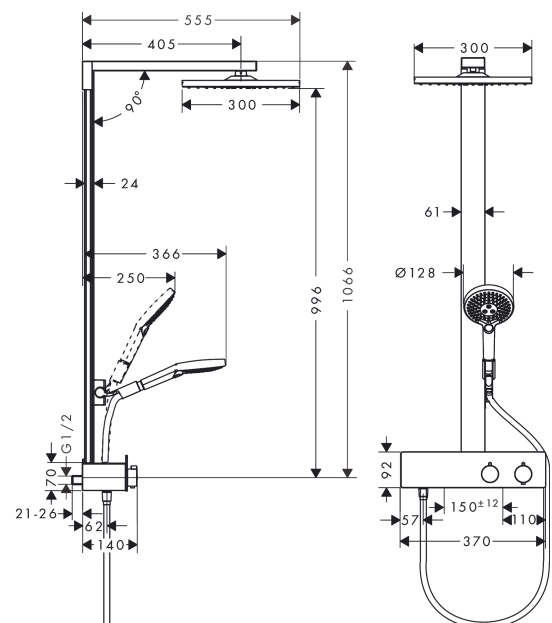

### product features

- Consists of: overhead shower, hand shower, Thermostatic shower mixer, shower hose, shower holder
- 90° position adjustable slider, pivots left and right, up and down
- overhead shower Raindance E 300 Air 1jet
- Shower head size: 300 x 300 mm
- Spray pattern: RainAir
- overhead shower angle adjustable
- Shower arm length: 405 mm
- Shelf colour: anodised aluminium
- Shower rail: 1000 mm
- Maximum flow rate (at 3 bar): 9 l/min
- flow rate RainAir 9 l/min at 3 bar
- thermostat ShowerTablet 350
- isolated water conduction
- safety stop at 40°C
- adjustable hot water limitation
- outlets controlled via volume control/diverter and may not be used simultaneously
- will not run two outlets at same time
- exposed design allows easy installation, all working parts are outside of the wall
- Connection dimension 1/2"
- Connection thread 1/2"
- Centre distance 150 mm ± 12 mm

## Product image

## Scale drawing

**Raindance E**  
**Showerpipe 300 1jet EcoSmart 9 l/min with ShowerTablet 350**  
Surfaces: **chrome** Art. no. : **27362000**