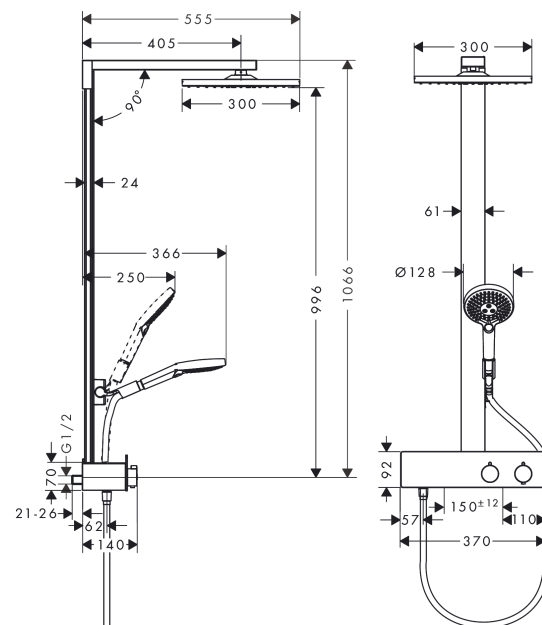

Raindance E
Showerpipe 300 1jet with ShowerTablet 350
 Surfaces: **chrome** Art. no. : **27361000**

Description

product features

- Consists of: overhead shower, hand shower, Thermostatic shower mixer, shower hose, slider
- 90° position adjustable slider, pivots left and right, up and down
- overhead shower Raindance E 300 Air 1jet
- Shower head size: 300 x 300 mm
- Spray pattern: RainAir
- overhead shower angle adjustable
- Shower arm length: 405 mm
- Shelf colour: anodised aluminium
- Maximum flow rate (at 3 bar): 16 l/min
- Operating pressure: min. 1 bar/max. 10 bar
- thermostat ShowerTablet 350
- isolated water conduction
- safety stop at 40°C
- outlets controlled via volume control/diverter and may not be used simultaneously
- will not run two outlets at same time
- exposed design allows easy installation, all working parts are outside of the wall
- Connection dimension 1/2"
- Connection thread 1/2"
- Centre distance 150 mm ± 12 mm
- minimum operating pressure 1.6 bar

Article Details

Price excl. VAT

£ 1,458.33

Technology

Design awards

red dot award 2018
winner

Product image

Scale drawing

Raindance E
Showerpipe 300 1jet with ShowerTablet 350
 Surfaces: **chrome** Art. no. : **27361000**

Flowchart