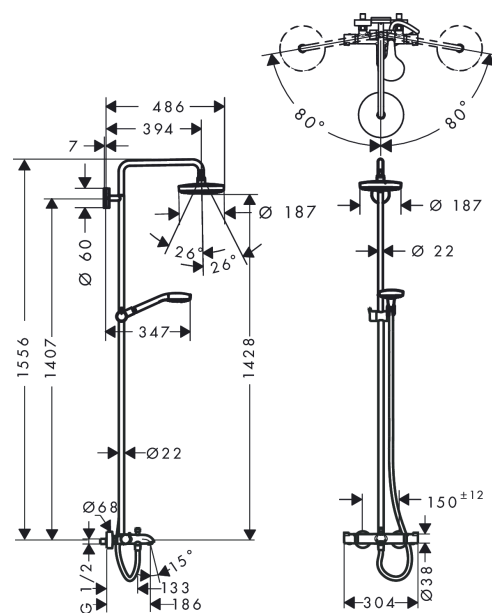

Croma Select S
Showerpipe 180 2jet with thermostatic bath mixer
 Surfaces: **white/chrome** Art. no. : **27351400**

Description

product features

- Consists of: overhead shower, hand shower, thermostatic bath mixer, shower hose, slider
- overhead shower Croma Select S 180 2jet
- Shower head size: 180 mm
- Spray pattern: Rain, IntenseRain
- Select button to comfortably switch between spray modes
- overhead shower angle adjustable
- height-adjustable hand shower holder
- flow rate IntenseRain 17 l/min at 3 bar
- flow rate Rain 17 l/min at 3 bar
- Operating pressure: min. 1 bar/max. 10 bar
- Swivel shower arm
- thermostat Ecostat Comfort
- flow rate bath filler 20 l/min at 3 bar
- safety stop at 40°C
- adjustable hot water limitation
- outlets controlled via volume control/diverter and may not be used simultaneously
- exposed design allows easy installation, all working parts are outside of the wall
- Connection dimension 1/2"
- Connection thread 1/2"
- Centre distance 150 mm ± 12 mm
- pipe can be shortened in height
- operating pressure: min 1 bar / max 10 bar

Article Details

Price excl. VAT

£ 850.00

Technology

Product image

Scale drawing

Croma Select S
Showerpipe 180 2jet with thermostatic bath mixer
 Surfaces: **white/chrome** Art. no. : **27351400**

Flowchart