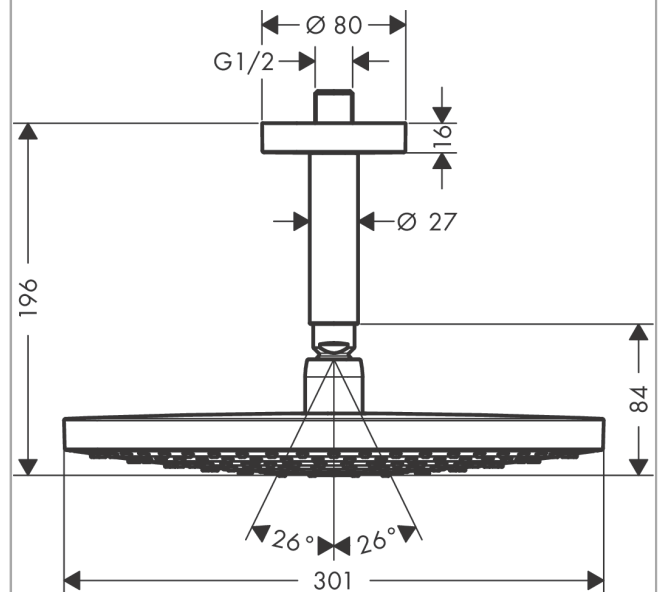

Raindance Select S
Overhead shower 300 2jet with ceiling connector
 Surfaces: **white/chrome** Art. no. : **27337400**

Description

product features

- Consists of: overhead shower, ceiling connector
- Spray pattern: Rain, RainAir
- Shower head size: 300 mm
- Ball-joint: overhead shower angle adjustable
- flow rate Rain 17 l/min at 3 bar
- flow rate RainAir 17 l/min at 3 bar
- Select button on overhead shower
- spray face surface in two variants: chrome or white
- Spray face: metal
- spray disc removable for cleaning
- brass ceiling connector
- Ceiling connection length: 100 mm
- Installation: ceiling
- Connection thread 1/2"
- operating pressure: min 1.5 bar / max 10 bar

Article Details

Price excl. VAT

£ 512.50

Technology

Product image

Scale drawing

Raindance Select S
Overhead shower 300 2jet with ceiling connector
 Surfaces: **white/chrome** Art. no. : **27337400**

Flowchart

The consumption was measured in combination with the appropriate fittings (thermostat/mixer/in-wall valve) to reflect actual application in practice.