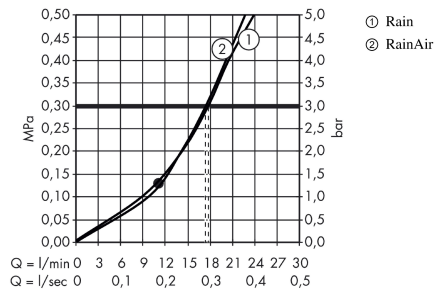

Raindance Select S
Overhead shower 300 2jet with ceiling connector
 Surfaces: **white/chrome** Art. no. : **27337400**

Description

product features

- Consists of: overhead shower, ceiling connector
- Spray pattern: Rain, RainAir
- Shower head size: 300 mm
- Ball-joint: overhead shower angle adjustable
- flow rate Rain 17 l/min at 3 bar
- flow rate RainAir 17 l/min at 3 bar
- Select button on overhead shower
- spray face surface in two variants: chrome or white
- Spray face: metal
- spray disc removable for cleaning
- brass ceiling connector
- Ceiling connection length: 100 mm
- Installation: ceiling
- Connection thread 1/2"
- operating pressure: min 1.5 bar / max 10 bar

Article Details

Price excl. VAT

£ 512.50

Technology

Product image

Scale drawing

Raindance Select S
Overhead shower 300 2jet with ceiling connector
 Surfaces: **white/chrome** Art. no. : **27337400**

Flowchart

The consumption was measured in combination with the appropriate fittings (thermostat/mixer/in-wall valve) to reflect actual application in practice.