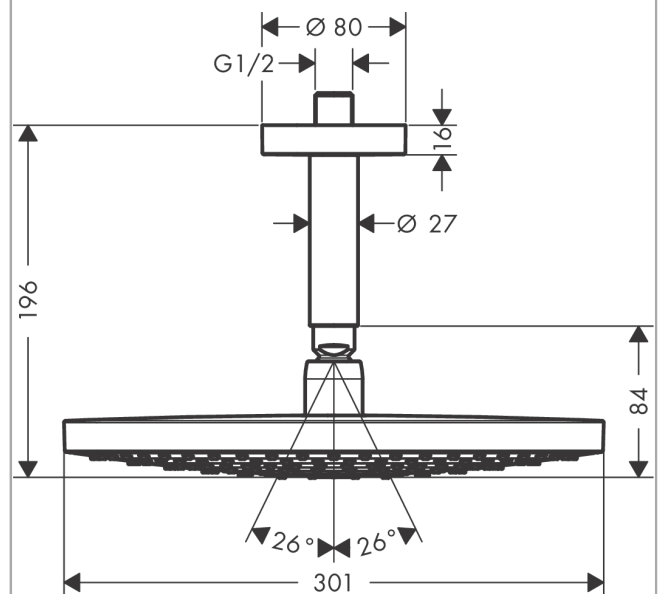

Scale drawing