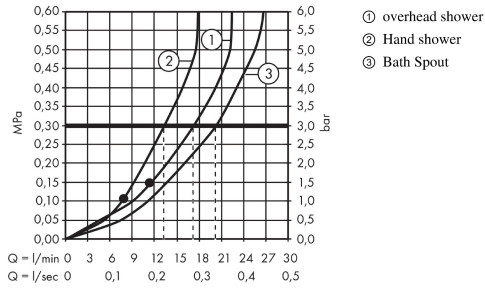

Crometta S
Showerpipe 240 1jet with thermostatic bath mixer
Surfaces: **chrome**   Art. no. : **27320000**

Flowchart