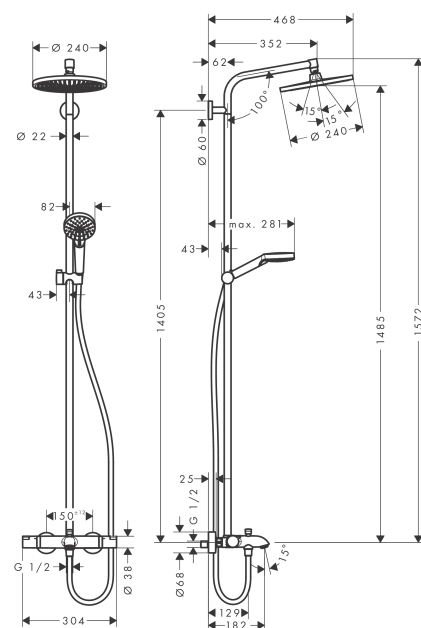

Crometta S
Showerpipe 240 1jet with thermostatic bath mixer
 Surfaces: **chrome** Art. no. : **27320000**

Description

product features

- Consists of: overhead shower, hand shower, thermostatic bath mixer, shower hose, slider
- slide inclination angle can be adjusted by 45°
- overhead shower Crometta S 240
- Shower head size: 240 mm
- Spray pattern: Rain
- overhead shower angle adjustable
- Shower arm length: 350 mm
- height-adjustable hand shower holder
- flow rate Rain 17 l/min at 3 bar
- Operating pressure: min. 1.5 bar/max. 10 bar
- thermostat Ecostat Comfort
- flow rate bath filler 20 l/min at 3 bar
- safety stop at 40°C
- adjustable hot water limitation
- outlets controlled via volume control/diverter and may not be used simultaneously
- exposed design allows easy installation, all working parts are outside of the wall
- Connection dimension 1/2"
- Connection thread 1/2"
- Centre distance 150 mm ± 12 mm
- pipe can be shortened in height
- operating pressure: min 1.5 bar / max 10 bar
- Kiwa UK 1910722

Article Details

Price excl. VAT

£ 566.67

Technology

Certificates

kiwa

Product image

Scale drawing

Crometta S
Showerpipe 240 1jet with thermostatic bath mixer
 Surfaces: **chrome** Art. no. : **27320000**

Flowchart

Crometta S
Showerpipe 240 1jet with thermostatic bath mixer
 Surfaces: **chrome** Art. no. : **27320000**