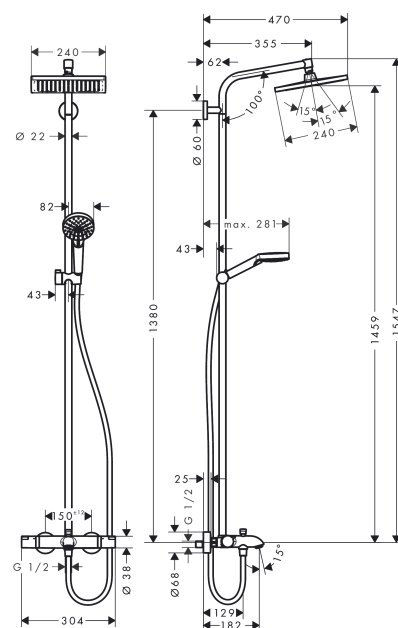

### product features

- Consists of: overhead shower, hand shower, thermostatic bath mixer, shower hose, slider
- slide inclination angle can be adjusted by 45°
- overhead shower Crometta E 240
- Shower head size: 240 x 240 mm
- Spray pattern: Rain
- overhead shower angle adjustable
- Shower arm length: 350 mm
- height-adjustable hand shower holder
- flow rate Rain 17 l/min at 3 bar
- Operating pressure: min. 1.5 bar/max. 10 bar
- thermostat Ecostat Comfort
- flow rate bath filler 20 l/min at 3 bar
- safety stop at 40°C
- adjustable hot water limitation
- outlets controlled via volume control/diverter and may not be used simultaneously
- exposed design allows easy installation, all working parts are outside of the wall
- Connection dimension 1/2"
- Connection thread 1/2"
- Centre distance 150 mm ± 12 mm
- pipe can be shortened in height
- operating pressure: min 1.5 bar / max 10 bar
- Kiwa UK 1910722

## Technology

## Scale drawing

**Crometta E**  
**Showerpipe 240 1jet with thermostatic bath mixer**  
 Surfaces: **chrome**    Art. no. : **27298000**