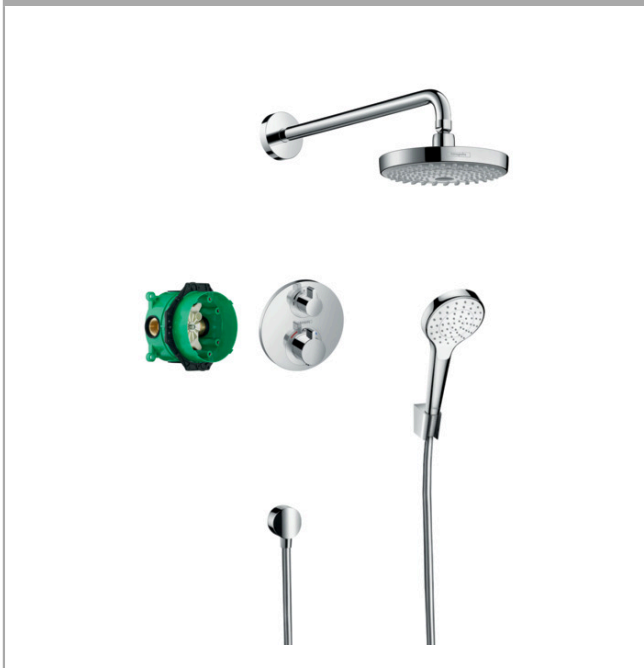

Croma Select S
Shower system with Ecostat S thermostatic mixer for concealed installation
 Surfaces: **chrome** Art. no. : **27295000**

Description

product features

- Consists of: overhead shower, hand shower, thermostatic shower mixer, basic set, shower arm, shower holder, wall outlet, shower hose
- Maximum flow rate (at 3 bar): 17 l/min
- overhead shower size: 180 mm
- spray pattern overhead shower: Rain, IntenseRain
- spray pattern hand shower: Rain
- hand shower size: 110 mm
- kink-protected shower hose
- thermostatic mixer designed to run 2 outlets
- Operating pressure: min. 1 bar/max. 6 bar

Article Details

Price excl. VAT

£ 825.00

Product image

Scale drawing