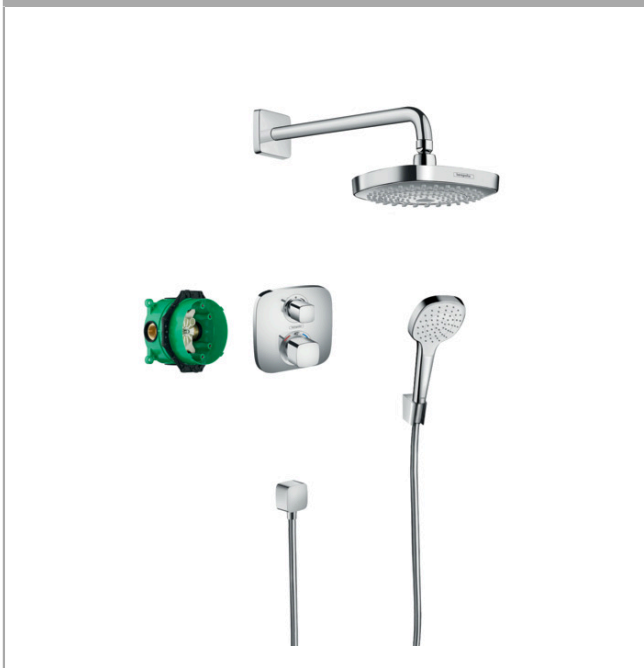

Croma Select E
Shower system with Ecostat E thermostatic mixer for concealed installation
 Surfaces: **chrome** Art. no. : **27294000**

Description

product features

- Consists of: overhead shower, hand shower, thermostatic shower mixer, basic set, shower arm, shower holder, wall outlet, shower hose
- Maximum flow rate (at 3 bar): 17 l/min
- overhead shower size: 180 mm x 180 mm
- spray pattern overhead shower: Rain, IntenseRain
- spray pattern hand shower: Rain
- hand shower size: 110 mm
- kink-protected shower hose
- thermostatic mixer for 2 outlets
- safety stop at 40°C
- Operating pressure: min. 1 bar/max. 6 bar

Article Details

Price excl. VAT

£ 825.00

Product image

Scale drawing