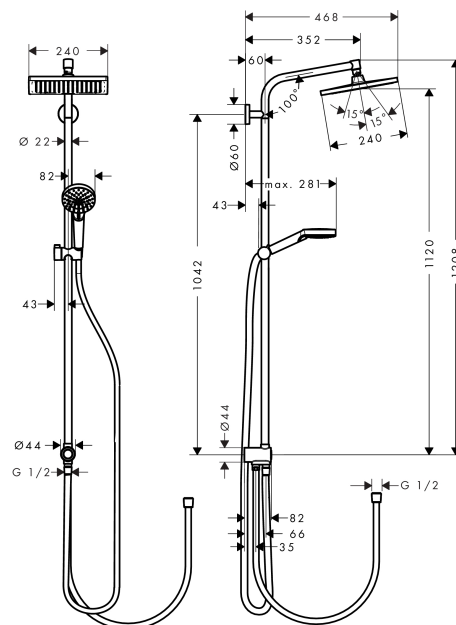

Crometta E
Showerpipe 240 1jet EcoSmart 9 l/min Reno
 Surfaces: **chrome** Art. no. : **27289000**

Description

product features

- Consists of: overhead shower, hand shower, shower hose, slider, wall outlet
- overhead shower Crometta E 240
- Shower head size: 240 x 240 mm
- Spray pattern: Rain
- overhead shower angle adjustable
- Shower arm length: 350 mm
- slide inclination angle can be adjusted by 45°
- height-adjustable hand shower holder
- Outlet: overhead shower, hand shower
- Maximum flow rate (at 3 bar): 9 l/min
- Flow rate Rain (at 3 bar): 9 l/min
- exposed design allows easy installation, all working parts are outside of the wall
- Water connection: Isiflex shower hose 80 cm
- Connection thread 1/2"
- pipe can be shortened in height
- Requires a separate exposed or concealed shower mixer with independent flow and temperature control. Choose from hansgrohe's range of one way thermostatic valves

Article Details

Price excl. VAT

£ 333.33

Technology

Product image

Scale drawing

Crometta E
Showerpipe 240 1jet EcoSmart 9 l/min Reno
 Surfaces: **chrome** Art. no. : **27289000**

Flowchart

Crometta E
Showerpipe 240 1jet EcoSmart 9 l/min Reno
 Surfaces: **chrome** Art. no. : **27289000**

Installation examples