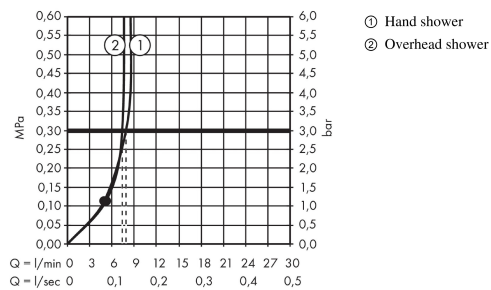

Crometta E
Showerpipe 240 1jet EcoSmart 9 l/min Reno
 Surfaces: **chrome** Art. no. : **27289000**

Description

product features

- Consists of: overhead shower, hand shower, shower hose, slider, wall outlet
- overhead shower Crometta E 240
- Shower head size: 240 x 240 mm
- Spray pattern: Rain
- overhead shower angle adjustable
- Shower arm length: 350 mm
- slide inclination angle can be adjusted by 45°
- height-adjustable hand shower holder
- Outlet: overhead shower, hand shower
- Maximum flow rate (at 3 bar): 9 l/min
- Flow rate Rain (at 3 bar): 9 l/min
- exposed design allows easy installation, all working parts are outside of the wall
- Water connection: Isiflex shower hose 80 cm
- Connection thread 1/2"
- pipe can be shortened in height
- Requires a separate exposed or concealed shower mixer with independent flow and temperature control. Choose from hansgrohe's range of one way thermostatic valves

Article Details

Price excl. VAT

£ 333.33

Technology

Product image

Scale drawing

Crometta E
Showerpipe 240 1jet EcoSmart 9 l/min Reno
 Surfaces: **chrome** Art. no. : **27289000**

Flowchart