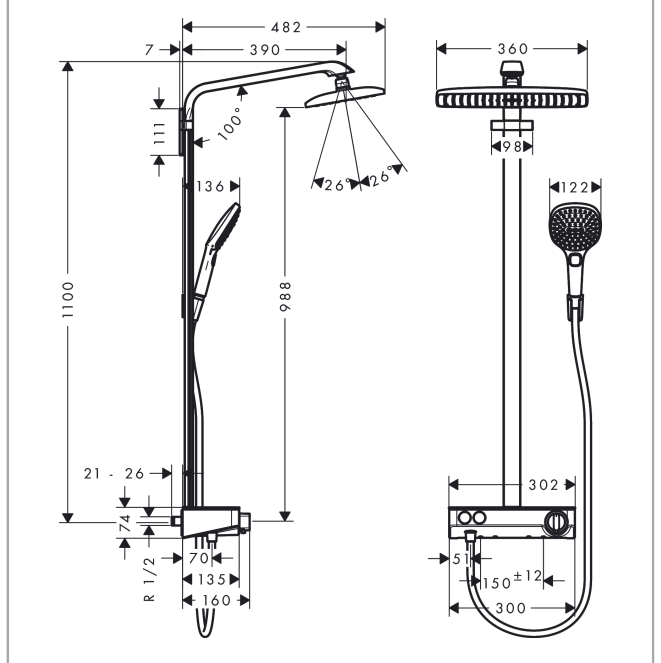

### product features

- Consists of: overhead shower, hand shower, Thermostatic shower mixer, shower hose, shower holder
- overhead shower Raindance E 360 Air
- Shower head size: 360 x 190 mm
- Spray pattern: RainAir
- overhead shower angle adjustable
- Shower arm length: 380 mm
- Shelf: made of safety glass
- surface of the shelf at colour variant -000 = mirror glass, at colour variant -400 = white glass
- Maximum flow rate (at 3 bar): 11 l/min
- Operating pressure: min. 2 bar/max. 10 bar
- thermostat ShowerTablet Select 300
- isolated water conduction
- safety stop at 40°C
- adjustable hot water limitation
- Select button to comfortably switch between spray modes
- exposed design allows easy installation, all working parts are outside of the wall
- Connection dimension 1/2"
- Connection thread 1/2"
- Centre distance 150 mm ± 12 mm
- in case of installation on existing G 3/4 connections, adaptor no. 02026000 must be used
- if running with a pump, please specify a universal (negative head) pump
- WRAS 1512033

## Certificates

**Raindance E**  
**Showerpipe 360 1jet with ShowerTablet Select 300**  
 Surfaces: **white/chrome** Art. no. : **27288400**

### Product image

### Scale drawing