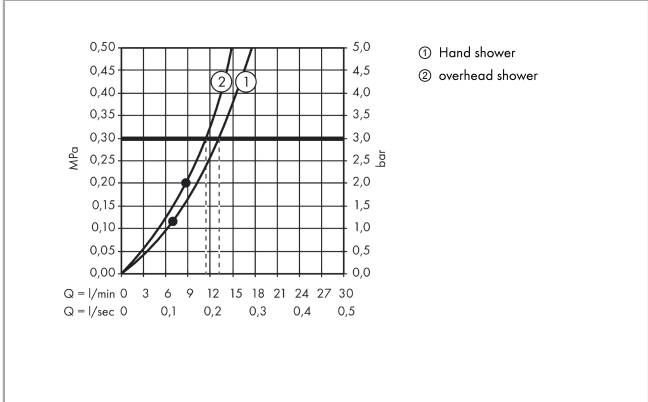

Raindance E
Showerpipe 360 1jet with ShowerTablet Select 300
Surfaces: **white/chrome** Art. no. : **27288400**

Product image

Scale drawing

Flowchart