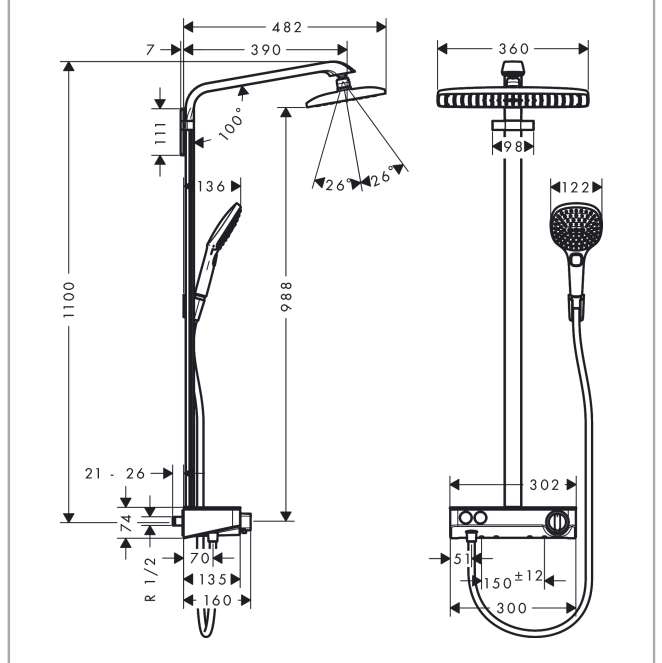

### product features

- Consists of: overhead shower, hand shower, Thermostatic shower mixer, shower hose, shower holder
- overhead shower Raindance E 360 Air
- Shower head size: 360 x 190 mm
- Spray pattern: RainAir
- overhead shower angle adjustable
- Shower arm length: 380 mm
- Shelf: made of safety glass
- surface of the shelf at colour variant -000 = mirror glass, at colour variant -400 = white glass
- Maximum flow rate (at 3 bar): 11 l/min
- Operating pressure: min. 2 bar/max. 10 bar
- thermostat ShowerTablet Select 300
- isolated water conduction
- safety stop at 40°C
- adjustable hot water limitation
- Select button to comfortably switch between spray modes
- exposed design allows easy installation, all working parts are outside of the wall
- Connection dimension 1/2"
- Connection thread 1/2"
- Centre distance 150 mm ± 12 mm
- in case of installation on existing G 3/4 connections, adaptor no. 02026000 must be used
- if running with a pump, please specify a universal (negative head) pump
- WRAS 1512033

## Certificates

**Raindance E**  
**Showerpipe 360 1jet with ShowerTablet Select 300**  
 Surfaces: **chrome** Art. no. : **27288000**

### Product image

### Scale drawing