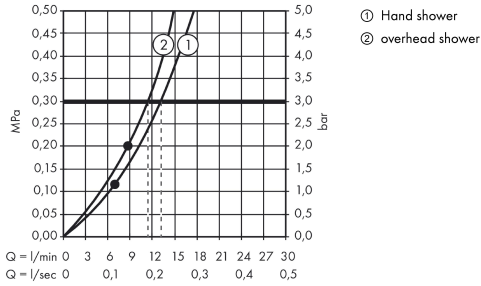

Raindance E
Showerpipe 360 1jet with ShowerTablet Select 300
Surfaces: **chrome** Art. no. : **27288000**

Product image

Scale drawing

Flowchart