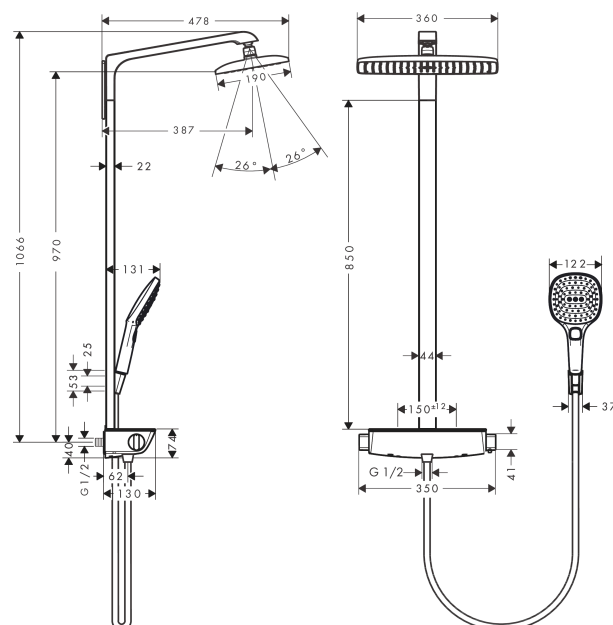

Scale drawing