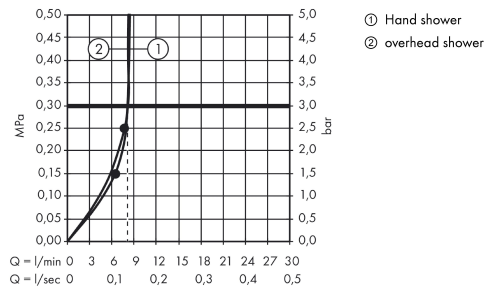

Raindance E
Showerpipe 360 1jet EcoSmart 9 l/min with thermostatic shower mixer
Surfaces: **white/chrome** Art. no. : **27286400**

Flowchart