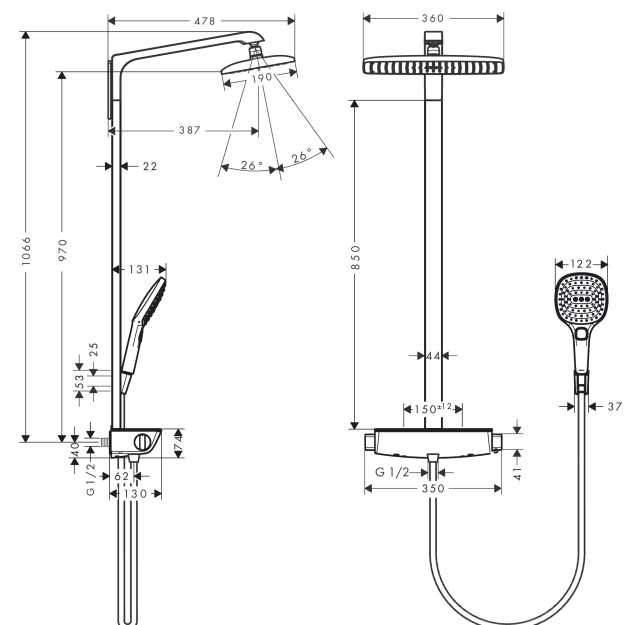

Raindance E

Showerpipe 360 1jet EcoSmart 9 l/min with thermostatic shower mixer

Surfaces: **chrome** Art. no. : **27286000**

Description

product features

- Consists of: overhead shower, hand shower, Thermostatic shower mixer, shower hose, shower holder
- overhead shower Raindance E 360 Air
- Shower head size: 360 x 190 mm
- Spray pattern: RainAir
- overhead shower angle adjustable
- Shower arm length: 380 mm
- Shelf: made of safety glass
- Shelf colour: chrome or white
- Maximum flow rate (at 3 bar): 9 l/min
- Operating pressure: min. 1.3 bar/max. 10 bar
- thermostat Ecostat Select
- isolated water conduction
- safety stop at 40°C
- adjustable hot water limitation
- outlets controlled via volume control/diverter and may not be used simultaneously
- exposed design allows easy installation, all working parts are outside of the wall
- Connection dimension 1/2"
- Connection thread 1/2"
- Centre distance 150 mm ± 12 mm
- in case of installation on existing G 3/4 connections, adaptor no. 02026000 must be used
- WRAS 1507040

Article Details

Price excl. VAT

£ 1,333.33

Technology

Certificates

Product image

Scale drawing

Raindance E
Showerpipe 360 1jet EcoSmart 9 l/min with thermostatic shower mixer
 Surfaces: **chrome** Art. no. : **27286000**

Flowchart

Raindance E
Showerpipe 360 1jet EcoSmart 9 l/min with thermostatic shower mixer
 Surfaces: **chrome** Art. no. : **27286000**

Installation examples