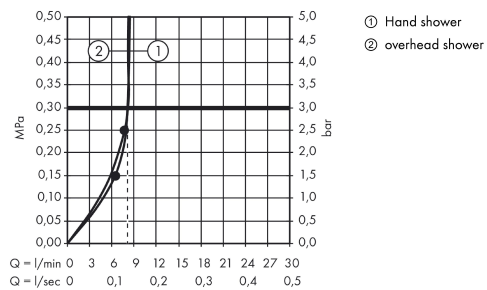

Raindance E
Showerpipe 360 1jet EcoSmart 9 l/min with thermostatic shower mixer
Surfaces: **chrome**   Art. no. : **27286000**

Flowchart